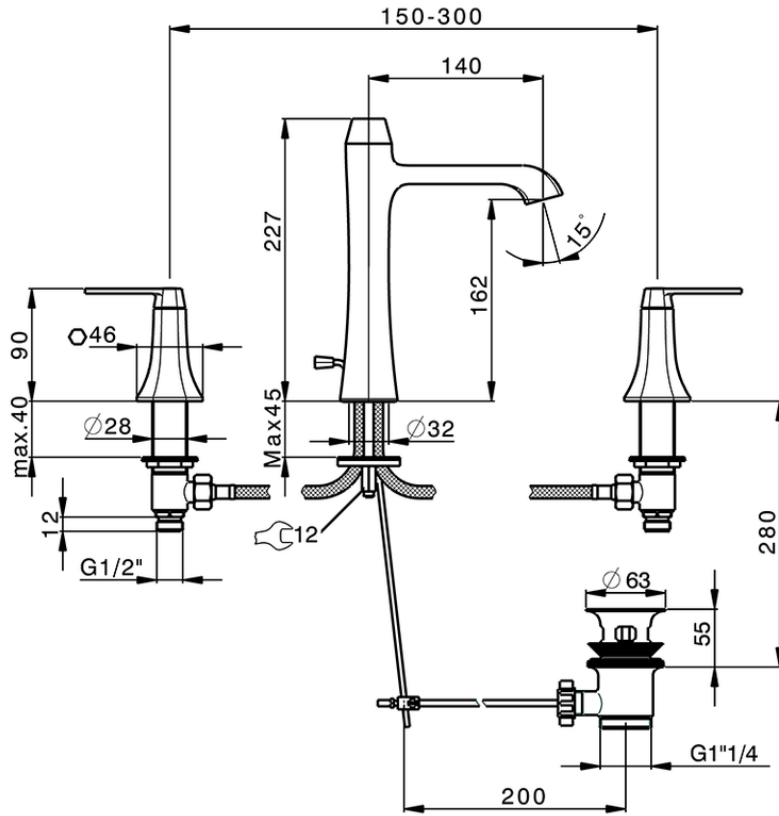

## 3 hole washbasin mixer CHERIE\_CF001060

CF001060

<https://en.cisal.it/3-hole-washbasin-mixer-cherie-cf001060>

2026-06-14