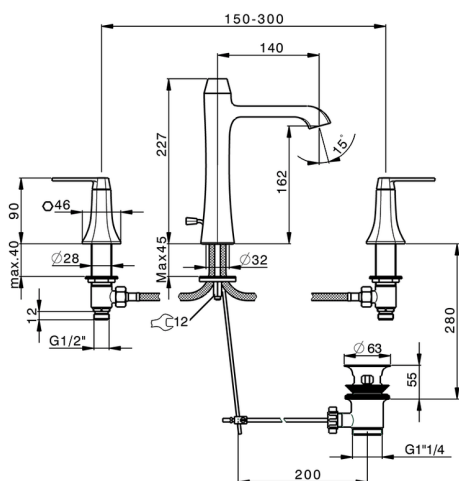

3 hole washbasin mixer CHERIE_CF001060

MODEL **CF001060**

3 hole washbasin mixer, with automatic 1"1/4 pop-up waste

AVAILABLE FINISHINGS

- 
6T 6T Chrome/Matt Black
- 
7C 7C Gold/Matt Black
- 
7D 7D Polished Nickel/Matt Black
- 
7E 7E Rose Gold/Matt Black

CHARACTERISTICS

3 hole washbasin mixer CHERIE_CF001060

CF001060

<https://en.cisal.it/3-hole-washbasin-mixer-cherie-cf001060>

2026-06-14