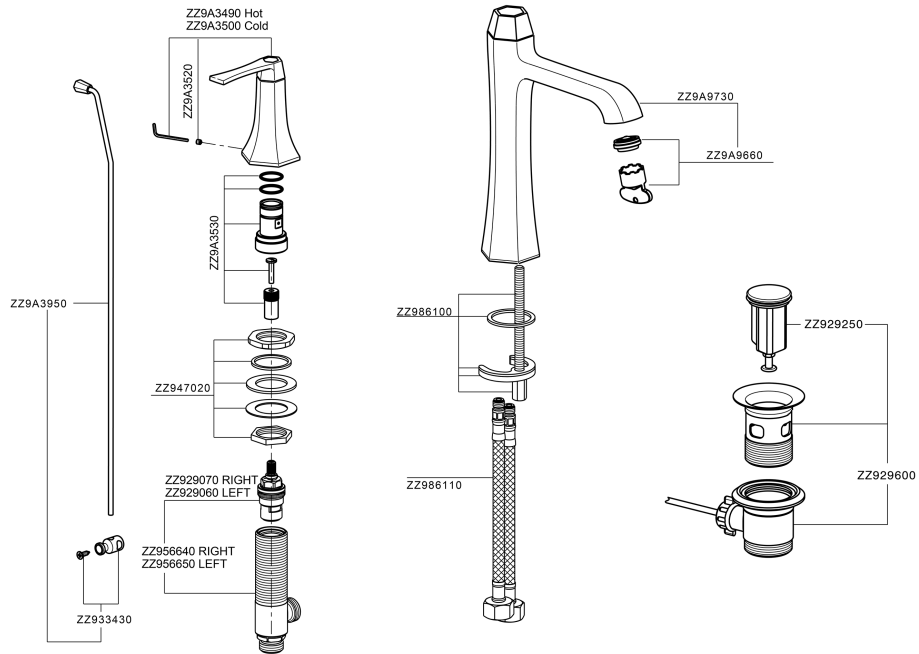

3 hole washbasin mixer CHERIE_CF001060

MODEL **CF001060**

3 hole washbasin mixer, with automatic 1"1/4 pop-up waste

AVAILABLE FINISHINGS

- 
6T 6T Chrome/Matt Black
- 
7C 7C Gold/Matt Black
- 
7D 7D Polished Nickel/Matt Black
- 
7E 7E Rose Gold/Matt Black

CHARACTERISTICS

3 hole washbasin mixer CHERIE_CF001060

CF001060

<https://en.cisal.it/3-hole-washbasin-mixer-cherie-cf001060>

2026-06-14