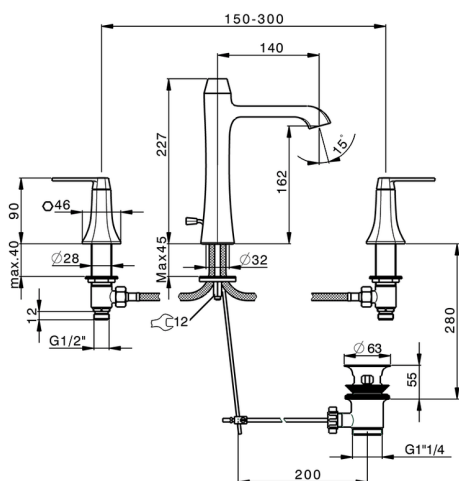

3 hole washbasin mixer CHERIE_CF001060

MODEL **CF001060**

3 hole washbasin mixer, with automatic 1"1/4 pop-up waste

AVAILABLE FINISHINGS

- 
6T 6T Chrome/Matt Black
- 
7C 7C Gold/Matt Black
- 
7D 7D Polished Nickel/Matt Black
- 
7E 7E Rose Gold/Matt Black

CHARACTERISTICS

3 hole washbasin mixer CHERIE_CF001060

CF001060

<https://en.cisal.it/3-hole-washbasin-mixer-cherie-cf001060>

2026-05-20