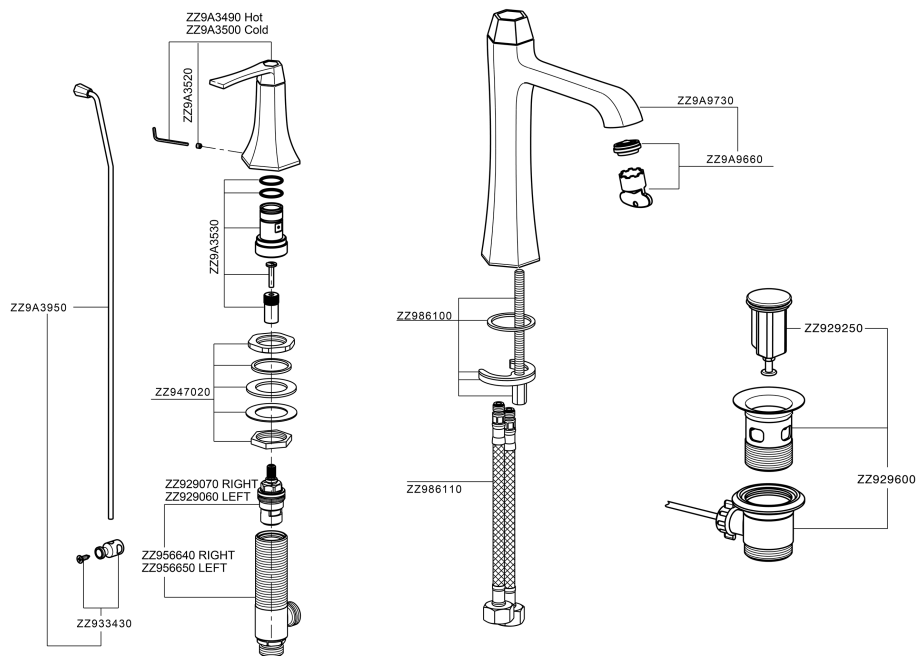

3 hole washbasin mixer CHERIE_CF001060

MODEL **CF001060**

3 hole washbasin mixer, with automatic 1"1/4 pop-up waste

AVAILABLE FINISHINGS

- 
6T 6T Chrome/Matt Black
- 
7C 7C Gold/Matt Black
- 
7D 7D Polished Nickel/Matt Black
- 
7E 7E Rose Gold/Matt Black

CHARACTERISTICS

3 hole washbasin mixer CHERIE_CF001060

CF001060

<https://en.cisal.it/3-hole-washbasin-mixer-cherie-cf001060>

2026-05-20