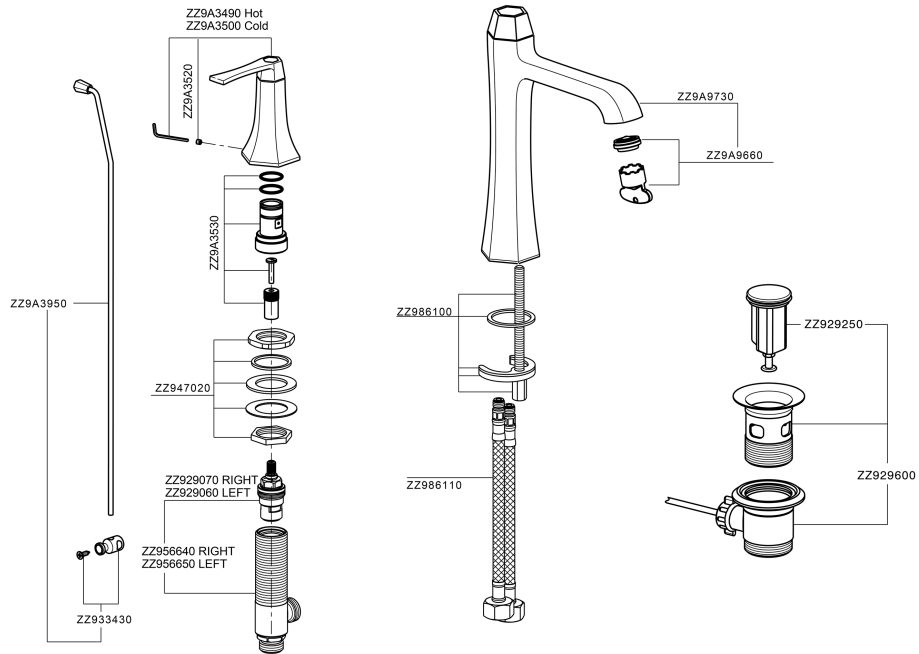

## 3 hole washbasin mixer CHERIE\_CF001060

CF001060

<https://en.cisal.it/3-hole-washbasin-mixer-cherie-cf001060>

2026-04-09