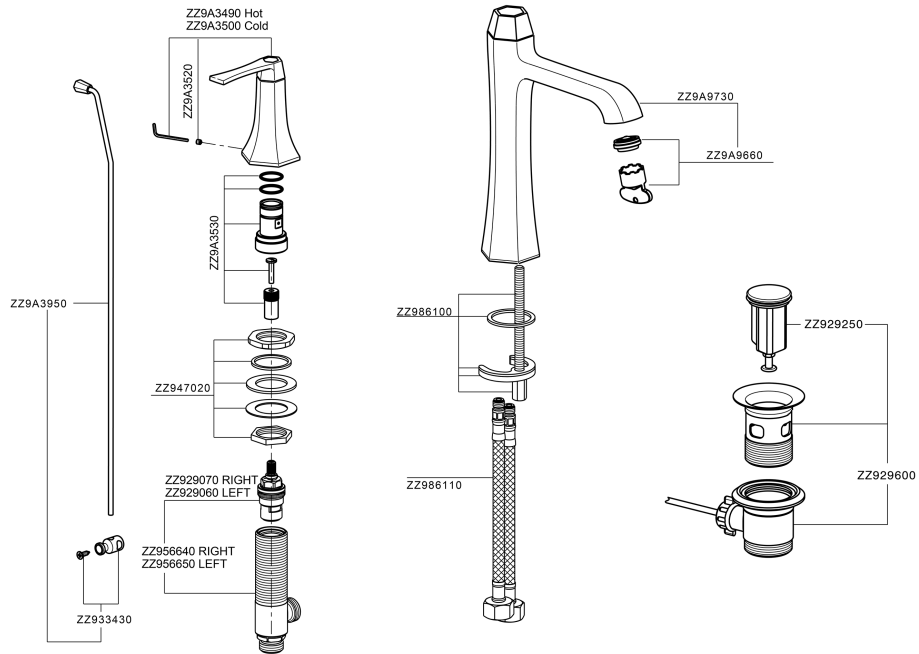

3 hole washbasin mixer CHERIE_CF001060

CF001060

<https://en.cisal.it/3-hole-washbasin-mixer-cherie-cf001060>

2026-04-09