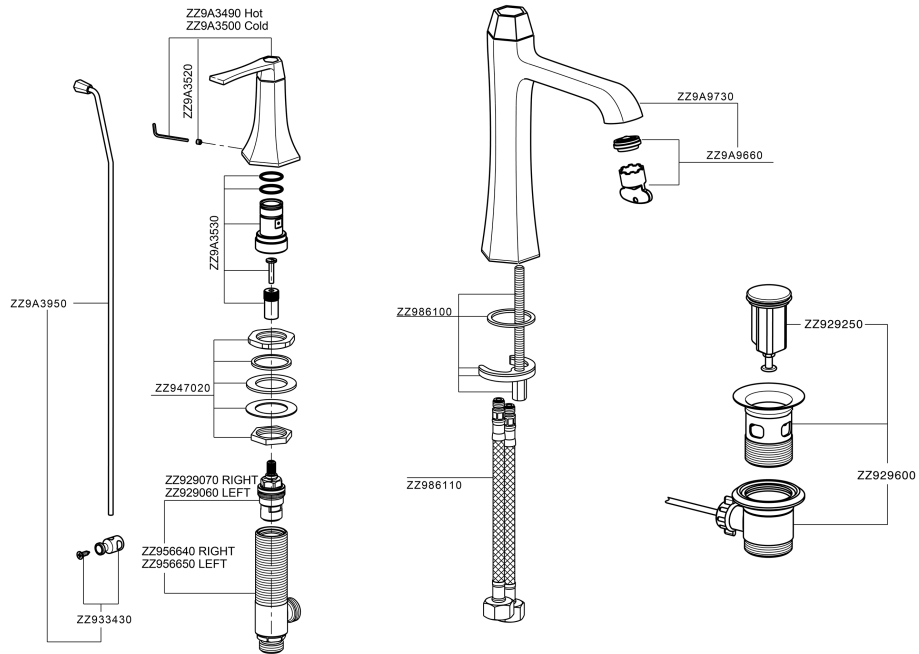

3 hole washbasin mixer **CHERIE_CF001060**

MODEL **CF001060**

3 hole washbasin mixer, with automatic 1"1/4 pop-up waste

AVAILABLE FINISHINGS

- 
6T 6T Chrome/Matt Black
- 
7C 7C Gold/Matt Black
- 
7D 7D Polished Nickel/Matt Black
- 
7E 7E Rose Gold/Matt Black

CHARACTERISTICS

3 hole washbasin mixer CHERIE_CF001060

CF001060

<https://en.cisal.it/3-hole-washbasin-mixer-cherie-cf001060>

2026-06-13