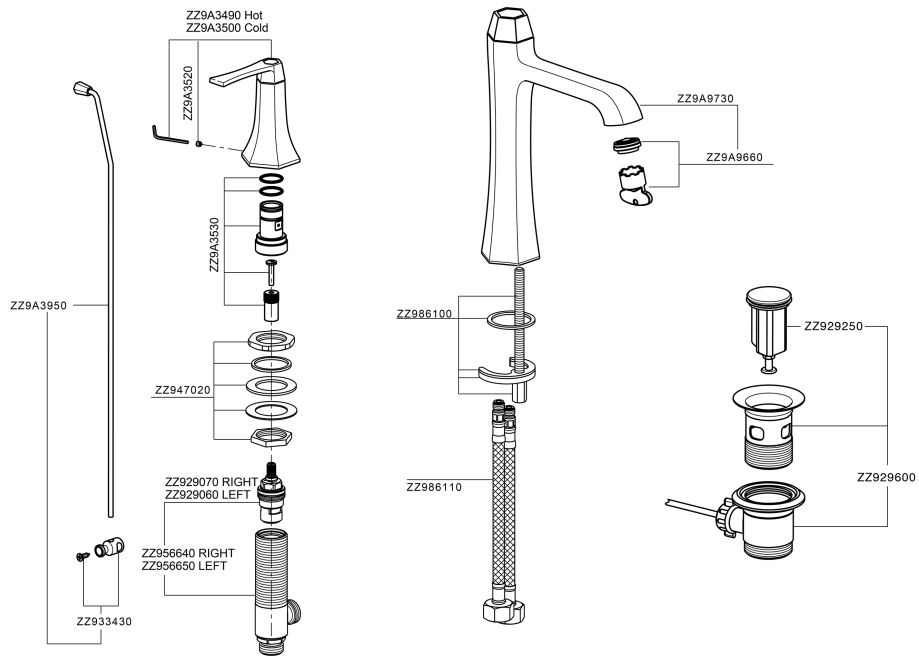

## 3 hole washbasin mixer CHERIE\_CF001060

MODEL **CF001060**

3 hole washbasin mixer, with automatic 1"1/4 pop-up waste

## 3 hole washbasin mixer CHERIE\_CF001060

CF001060

<https://en.cisal.it/3-hole-washbasin-mixer-cherie-cf001060>

2026-05-01