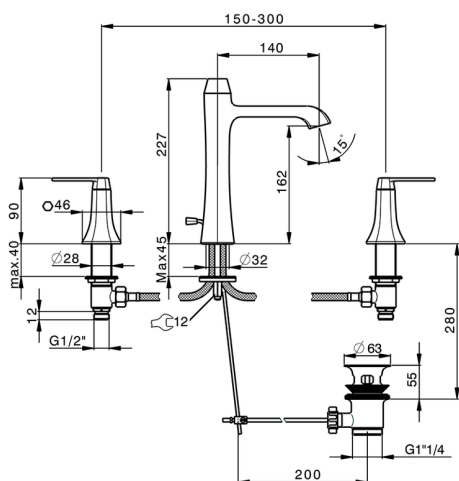

3 hole washbasin mixer **CHERIE_CF001060**

MODEL **CF001060**

3 hole washbasin mixer, with automatic 1"1/4 pop-up waste

AVAILABLE FINISHINGS

- 
6T 6T Chrome/Matt Black
- 
7C 7C Gold/Matt Black
- 
7D 7D Polished Nickel/Matt Black
- 
7E 7E Rose Gold/Matt Black

CHARACTERISTICS

3 hole washbasin mixer CHERIE_CF001060

CF001060

<https://en.cisal.it/3-hole-washbasin-mixer-cherie-cf001060>

2026-06-13