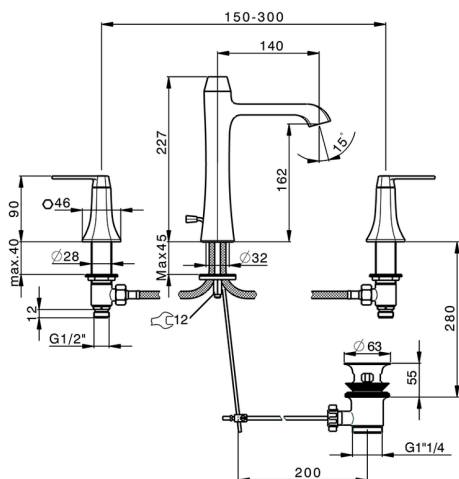

3 hole washbasin mixer CHERIE_CF001060

MODEL **CF001060**

3 hole washbasin mixer, with automatic 1"1/4 pop-up waste

AVAILABLE FINISHINGS

- **6T** 6T Chrome/Matt Black
- **7C** 7C Gold/Matt Black
- **7D** 7D Polished Nickel/Matt Black
- **7E** 7E Rose Gold/Matt Black

CHARACTERISTICS