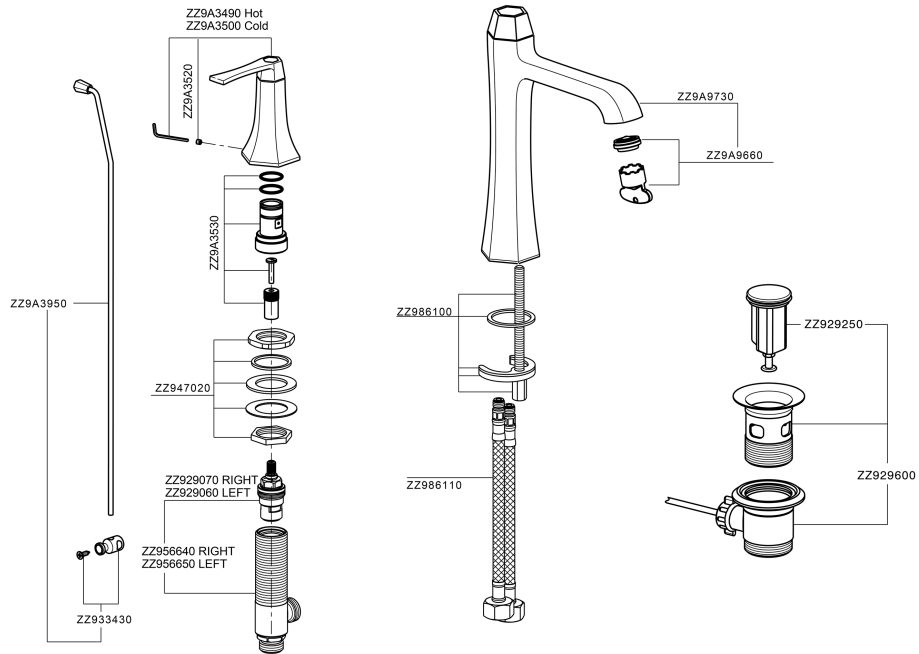

3 hole washbasin mixer CHERIE_CF001060

CF001060

<https://en.cisal.it/3-hole-washbasin-mixer-cherie-cf001060>

2026-06-13