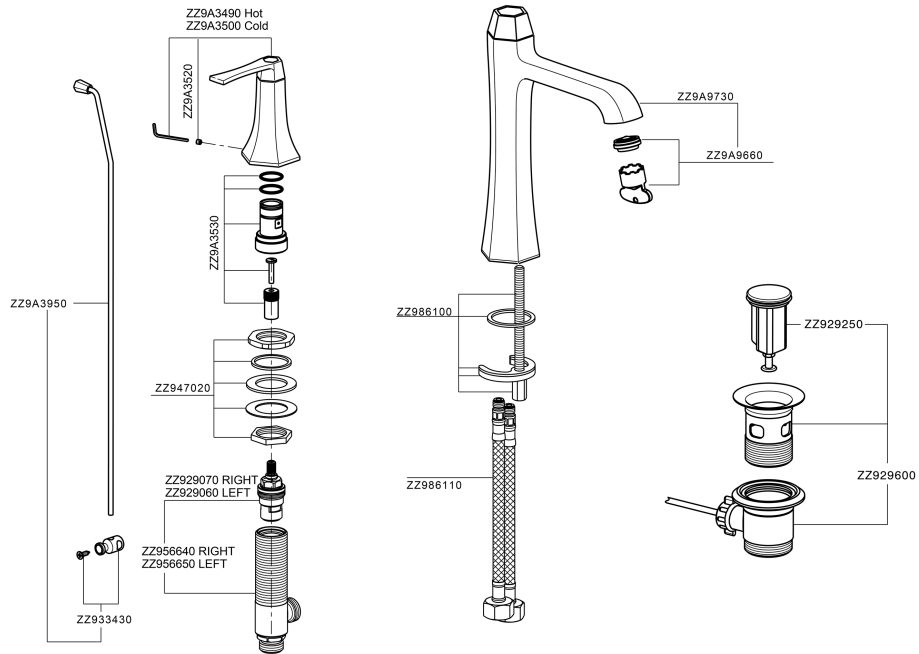

3 hole washbasin mixer CHERIE_CF001060

CF001060

<https://en.cisal.it/3-hole-washbasin-mixer-cherie-cf001060>

2026-04-08