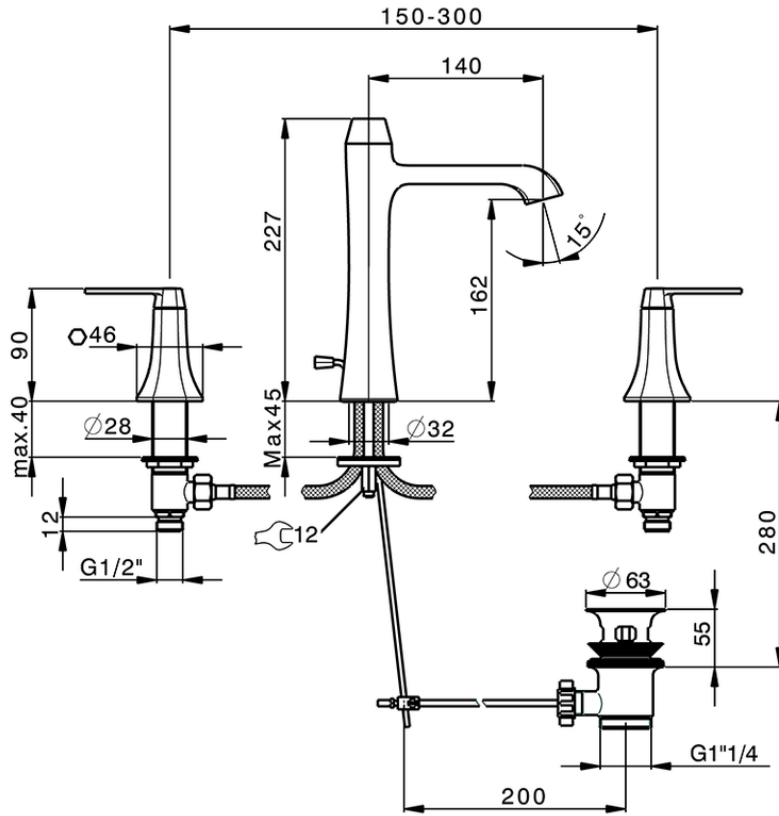

3 hole washbasin mixer CHERIE_CF001060

CF001060

<https://en.cisal.it/3-hole-washbasin-mixer-cherie-cf001060>

2026-04-29