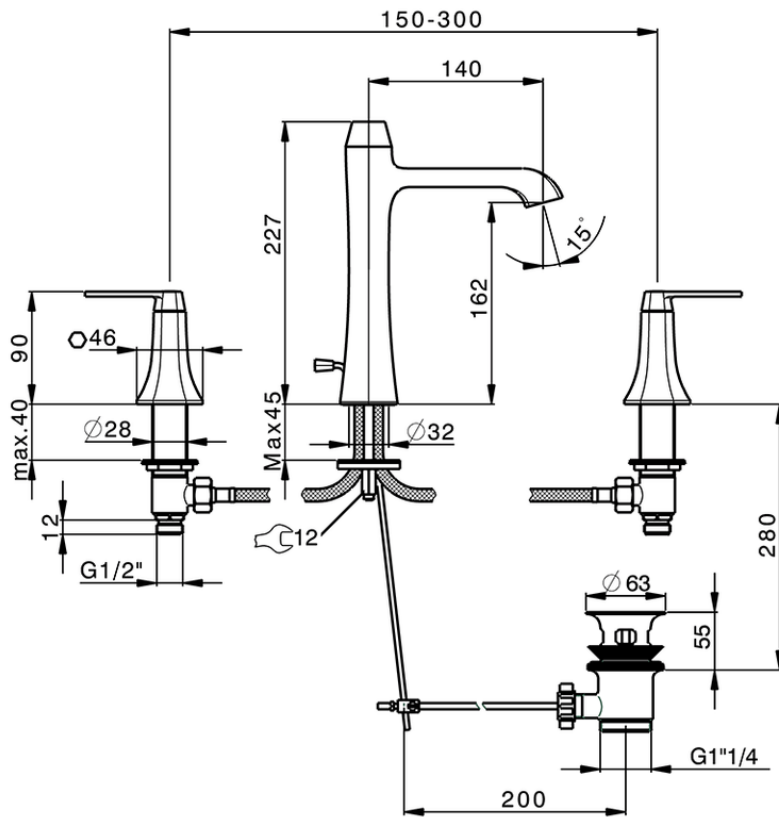

3 hole washbasin mixer CHERIE_CF001060

CF001060

<https://en.cisal.it/3-hole-washbasin-mixer-cherie-cf001060>

2026-04-09