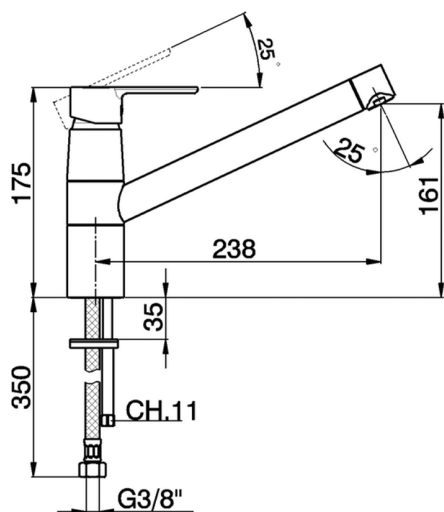

Single lever sink mixer Energysave KITCHEN_C2002585

MODEL **C2002585**

Single lever sink mixer Energysave, swivel spout, G.3/8" stainless steel flexible hoses

AVAILABLE FINISHINGS

CHARACTERISTICS

Cartridge Spare Parts **ZZ96373000**

35 mm Cartridge

EcoStop

EcoStop feature limits water flow to approximately 50% of maximum output with one point of resistance on setting. Push slightly past the middle stop only when full water output is required. This will save water up to 50%.

EnergySave

Thanks to the EnergySave device, only cold water will be drawn if the lever is operated in the central position, so that the water heater will not be engaged and no hot water wasted, leading to considerable savings in energy and costs. The temperature can be adjusted by rotating the lever to the left, until the desired temperature is reached.