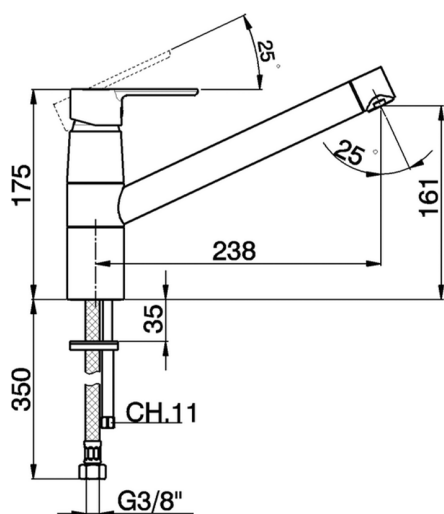

Single lever sink mixer Energysave KITCHEN_C2002585

MODEL **C2002585**

Single lever sink mixer Energysave, swivel spout, G.3/8" stainless steel flexible hoses

AVAILABLE FINISHINGS

CHARACTERISTICS

Cartridge Spare Parts **ZZ96373000**

35 mm Cartridge

EcoStop

EcoStop feature limits water flow to approximately 50% of maximum output with one point of resistance on setting. Push slightly past the middle stop only when full water output is required. This will save water up to 50%.

EnergySave

Thanks to the EnergySave device, only cold water will be drawn if the lever is operated in the central position, so that the water heater will not be engaged and no hot water wasted, leading to considerable savings in energy and costs. The temperature can be adjusted by rotating the lever to the left, until the desired temperature is reached.