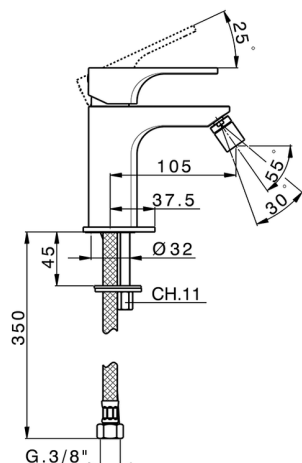

Single lever bidet mixer Energy Save CUBIC_CU000565

MODEL **CU000565**

Single lever bidet mixer Energy Save, without pop-up waste, G.3/8" stainless steel flexible hoses

AVAILABLE FINISHINGS

-  **21** 21 Chrome
-  **2B** 2B Polished Nickel
-  **2F** 2F Brushed Nickel
-  **40** 40 Matt Black

CHARACTERISTICS

Cartridge Spare Parts **ZZ96691000**

25 mm Cartridge

EnergySave

Thanks to the EnergySave device, only cold water will be drawn if the lever is operated in the central position, so that the water heater will not be engaged and no hot water wasted, leading to considerable savings in energy and costs. The temperature can be adjusted by rotating the lever to the left, until the desired temperature is reached.