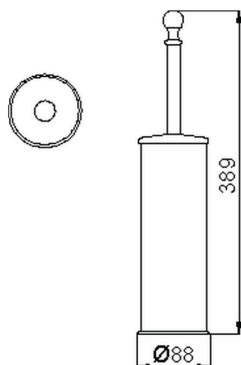

Brush holder ARCANA COMPONENTS_AR090650

MODEL **AR090650**

Brush holder, in Brass

AVAILABLE FINISHINGS

- **21** 21 Chrome
- **24** 24 Gold
- **26** 26 Old Copper
- **27** 27 Old Bronze
- **2A** 2A Satin Brushed Nickel
- **74** 74 Chrome/Gold

CHARACTERISTICS

2026-06-06