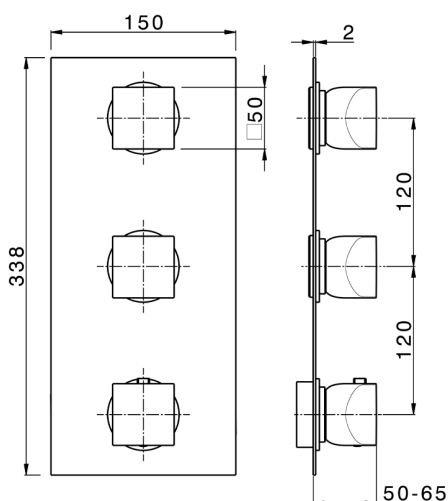

Cover Part for 2 Function Concealed Thermo Valve WELLNESS_RI01V200

MODEL **RI01V200**

Cover Part for 2 Function Concealed Thermo Valve, for item ZA01V200

AVAILABLE FINISHINGS

-  **21** 21 Chrome
-  **4Q** 4Q Matt White
-  **40** 40 Matt Black
-  **2W** 2W Brushed Gold
-  **2F** 2F Brushed Nickel
-  **24** 24 Gold
-  **5G** 5G Rose Gold
-  **6V** 6V Matt White/Brushed Nickel
-  **6X** 6X Matt White/Brushed Gold
-  **7W** 7W Matt Black/Brushed Gold