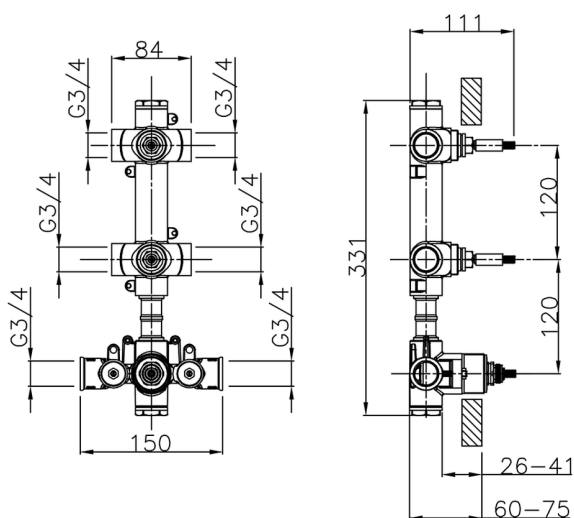

Cover Part for 2 Function Concealed Thermo Valve WELLNESS_RI01V200

MODEL **RI01V200**

Cover Part for 2 Function Concealed Thermo Valve, for item ZA01V200

AVAILABLE FINISHINGS

-  **21** 21 Chrome
-  **4Q** 4Q Matt White
-  **40** 40 Matt Black
-  **2W** 2W Brushed Gold
-  **2F** 2F Brushed Nickel
-  **24** 24 Gold
-  **5G** 5G Rose Gold
-  **6V** 6V Matt White/Brushed Nickel
-  **6X** 6X Matt White/Brushed Gold
-  **7W** 7W Matt Black/Brushed Gold

2 Function Concealed Thermostatic Valve CONCEALED_ZA01V200

MODEL **ZA01V200**

2 Function Concealed Thermostatic Valve

AVAILABLE FINISHINGS

 **04** 04 Without finishing

CHARACTERISTICS

Concealed **1**
 Cartridge Spare Parts **23.51A.HF**
HF Thermostatic Valve