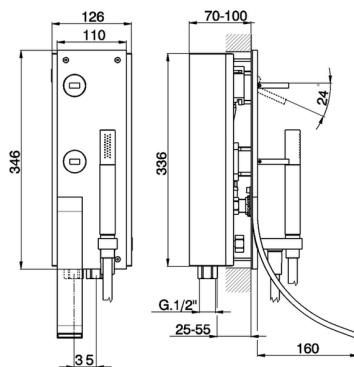

CHARACTERISTICS

Cartridge Spare Parts **ZZ93197000**

38mm Joystick single-lever cartridge