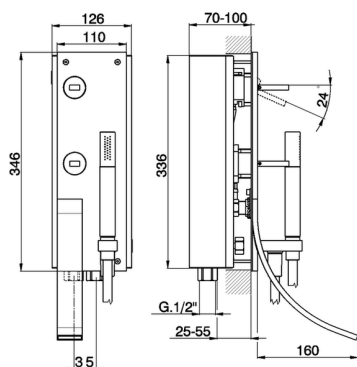

Concealed single lever bath mixer WAVE_WA001100

MODEL **WA001100**

Concealed single lever bath mixer, automatic diverter, handshower's holder, Brass minimalistic one spray handshower, 150 cm PVC Flexible Hose

AVAILABLE FINISHINGS

- **21** 21 Chrome
- **2F** 2F Brushed Nickel
- **2Q** 2Q Black Titanium

CHARACTERISTICS

Cartridge Spare Parts **ZZ93197000**

38mm Joystick single-lever cartridge