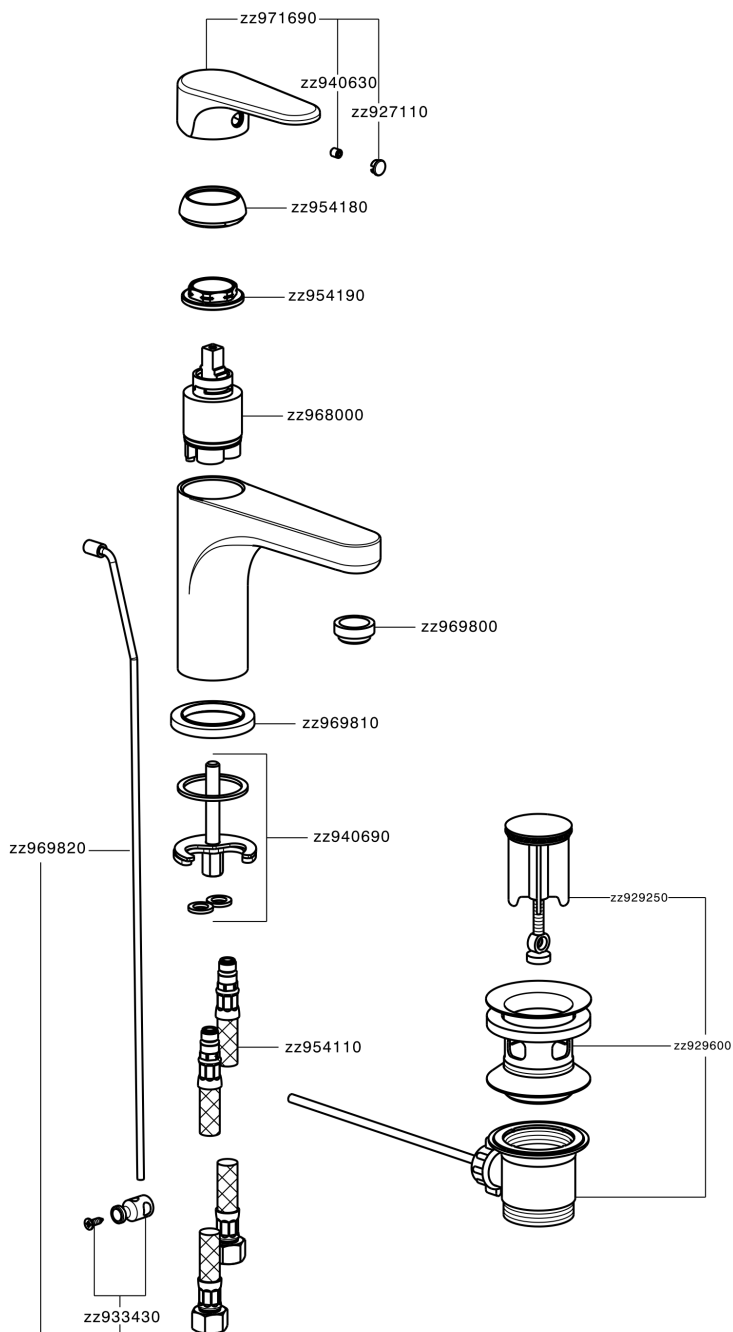

Single lever washbasin mixer large EnergySave ALMA_A3000495

A3000495

<https://en.cisal.it/single-lever-washbasin-mixer-large-energysave-alma-a3000495>

2024-12-22