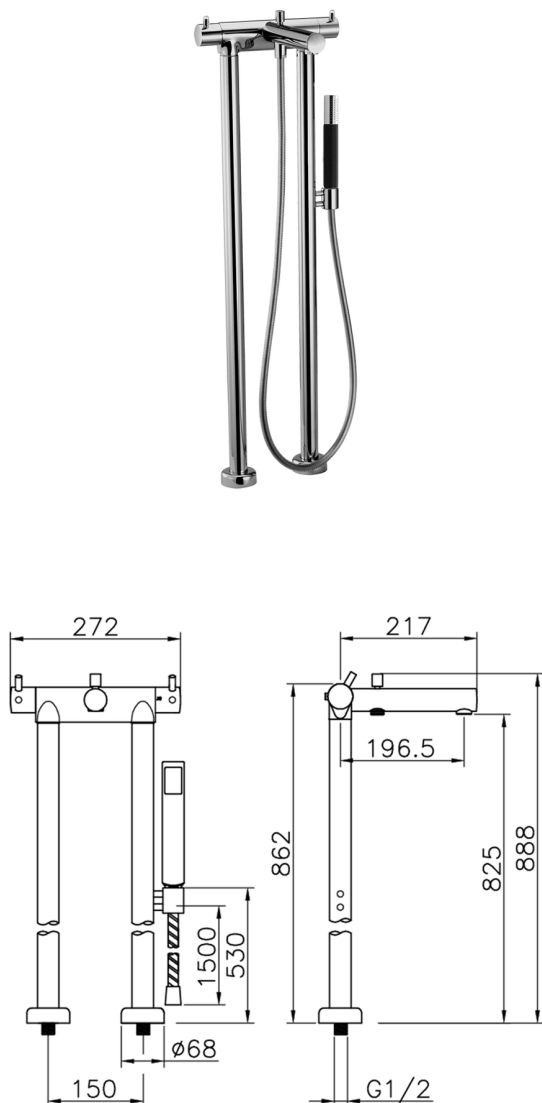

## Free-Standing Bath/S.Thermo Set NUOVA LESS\_LNT39010

MODEL **LNT39010**

Free-Standing Bath/S.Thermo Set, Brass minimalistic one spray handshower, 150 cm smooth SILVERFLEX Flexible Hose

### AVAILABLE FINISHINGS

-  **21** 21 Chrome
-  **2F** 2F Brushed Nickel
-  **40** 40 Matt Black
-  **4Q** 4Q Matt White

### CHARACTERISTICS

Cartridge Spare Parts **24.04A.PP**

**8x20 Plus P Thermostatic Valve**