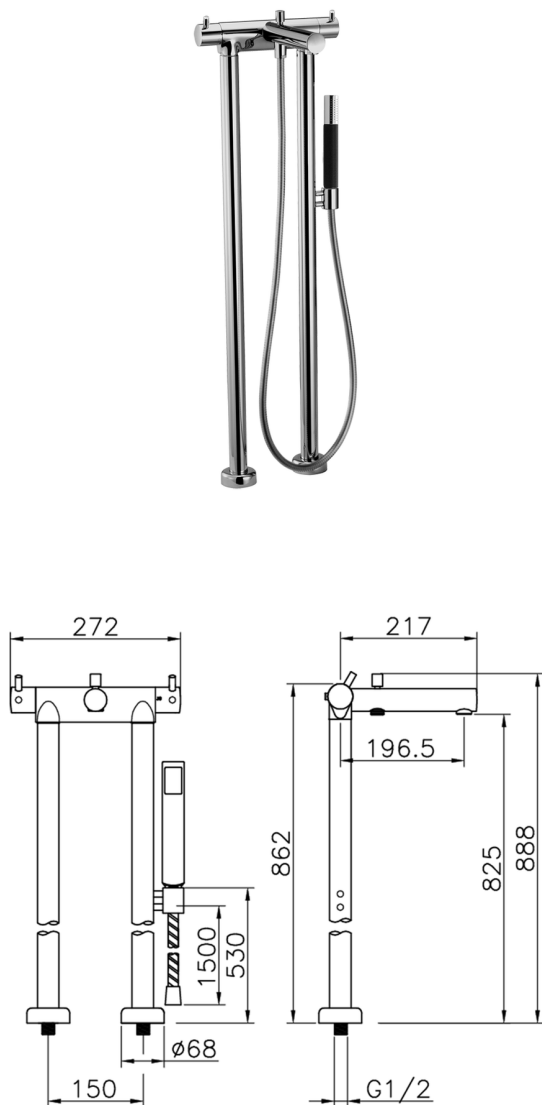

Free-Standing Bath/S.Thermo Set NUOVA LESS_LNT39010

MODEL **LNT39010**

Free-Standing Bath/S.Thermo Set, Brass minimalistic one spray handshower, 150 cm smooth SILVERFLEX Flexible Hose

AVAILABLE FINISHINGS

-  **21** 21 Chrome
-  **2F** 2F Brushed Nickel
-  **40** 40 Matt Black
-  **4Q** 4Q Matt White

CHARACTERISTICS

Cartridge Spare Parts **24.04A.PP**

8x20 Plus P Thermostatic Valve

Thermostatic

The Cisal thermostatic is your personal water manager, helping you to handle, control and save water and energy.