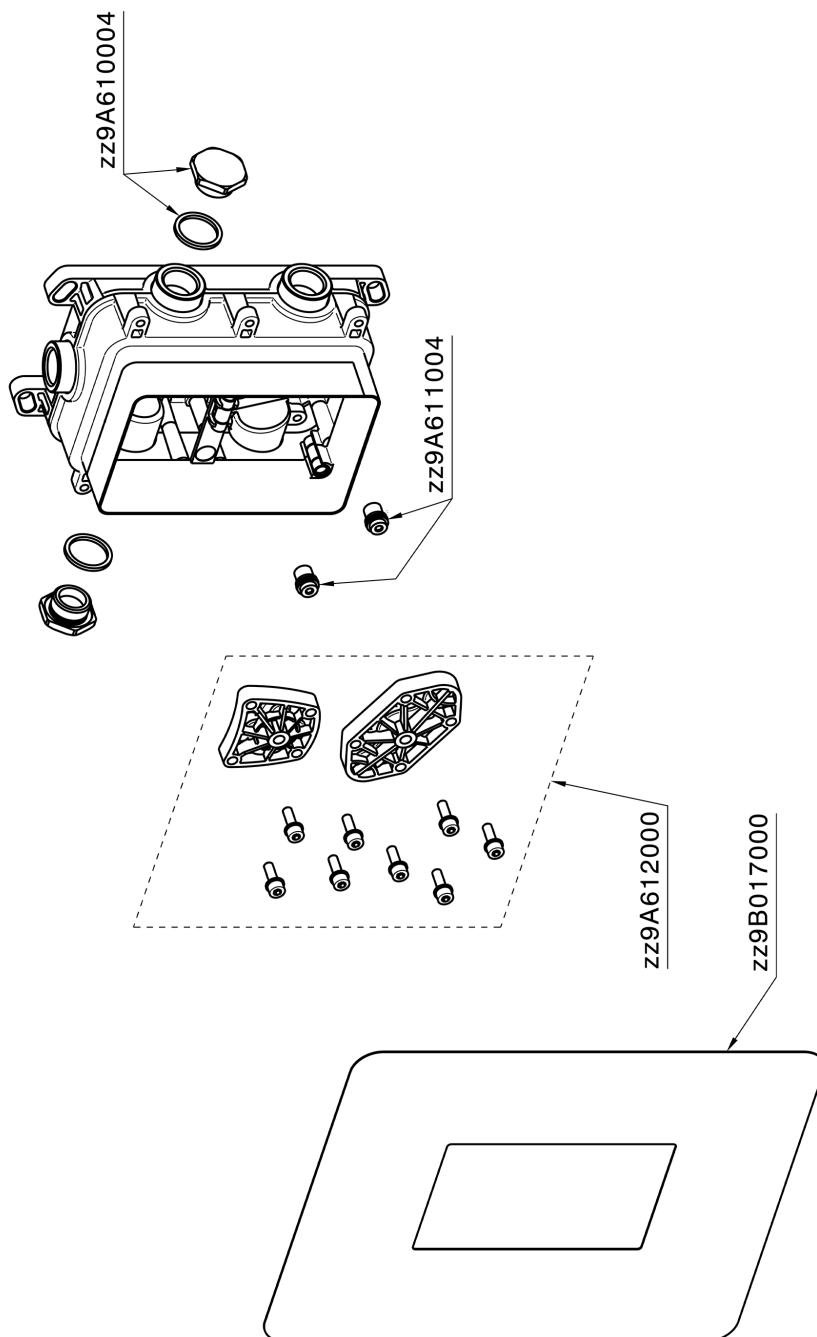

Exposed part for Single Lever One Box Valve SMOOTH X32_X30BM030

X30BM030

<https://en.cisal.it/exposed-part-for-single-lever-one-box-valve-smooth-x32-x30bm030>

One Box Universal Concealed Part ONE BOX_ZA00B031

ZA00B031

<https://en.cisal.it/one-box-universal-concealed-part-one-box-za00b031>

One Box Universal Concealed Part ONE BOX_ZA00B030

ZA00B030

<https://en.cisal.it/one-box-universal-concealed-part-one-box-za00b030>