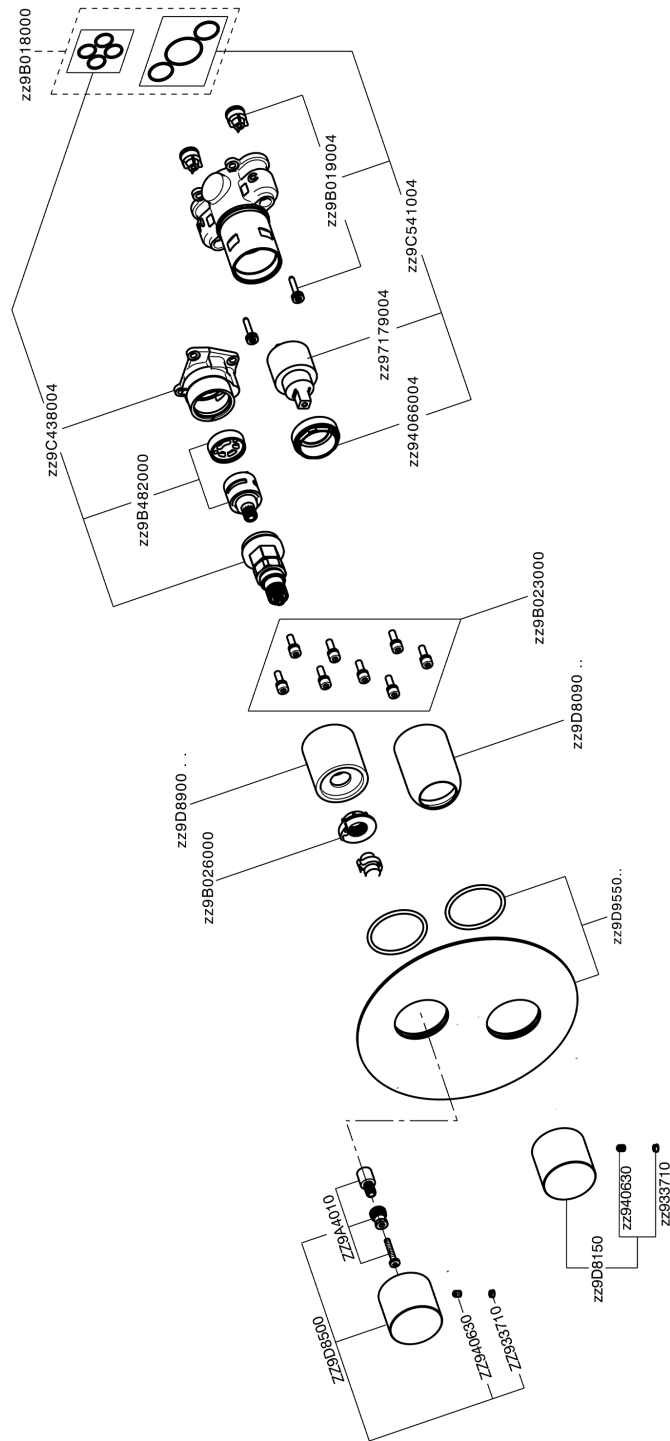

Exposed part for Single Lever One Box Valve SMOOTH X32_X30BM030

X30BM030

<https://en.cisal.it/exposed-part-for-single-lever-one-box-valve-smooth-x32-x30bm030>

One Box Universal Concealed Part ONE BOX_ZA00B031

ZA00B031

<https://en.cisal.it/one-box-universal-concealed-part-one-box-za00b031>

One Box Universal Concealed Part ONE BOX_ZA00B030

ZA00B030

<https://en.cisal.it/one-box-universal-concealed-part-one-box-za00b030>