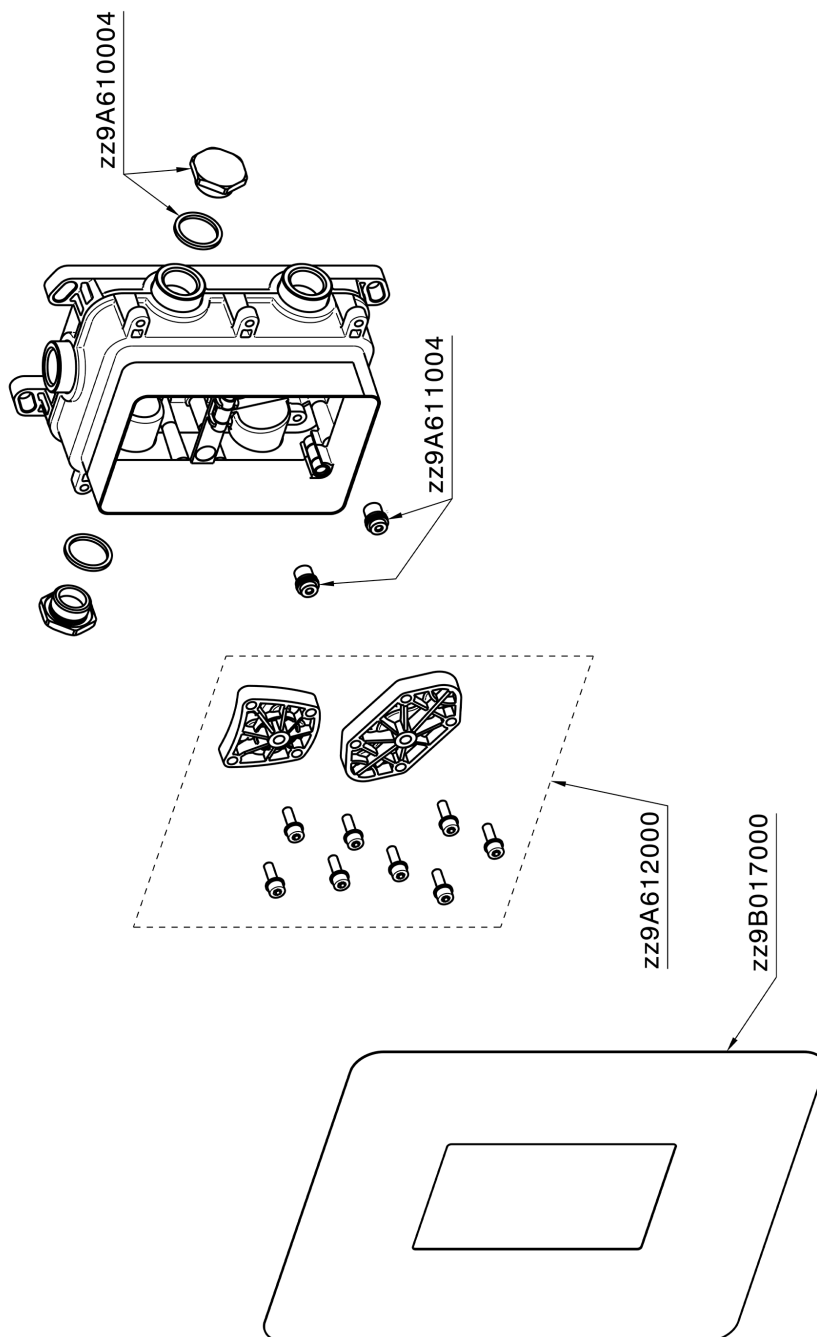

One Box Universal Concealed Part ONE BOX_ZA00B030

ZA00B030

<https://en.cisal.it/one-box-universal-concealed-part-one-box-za00b030>

2024-11-23