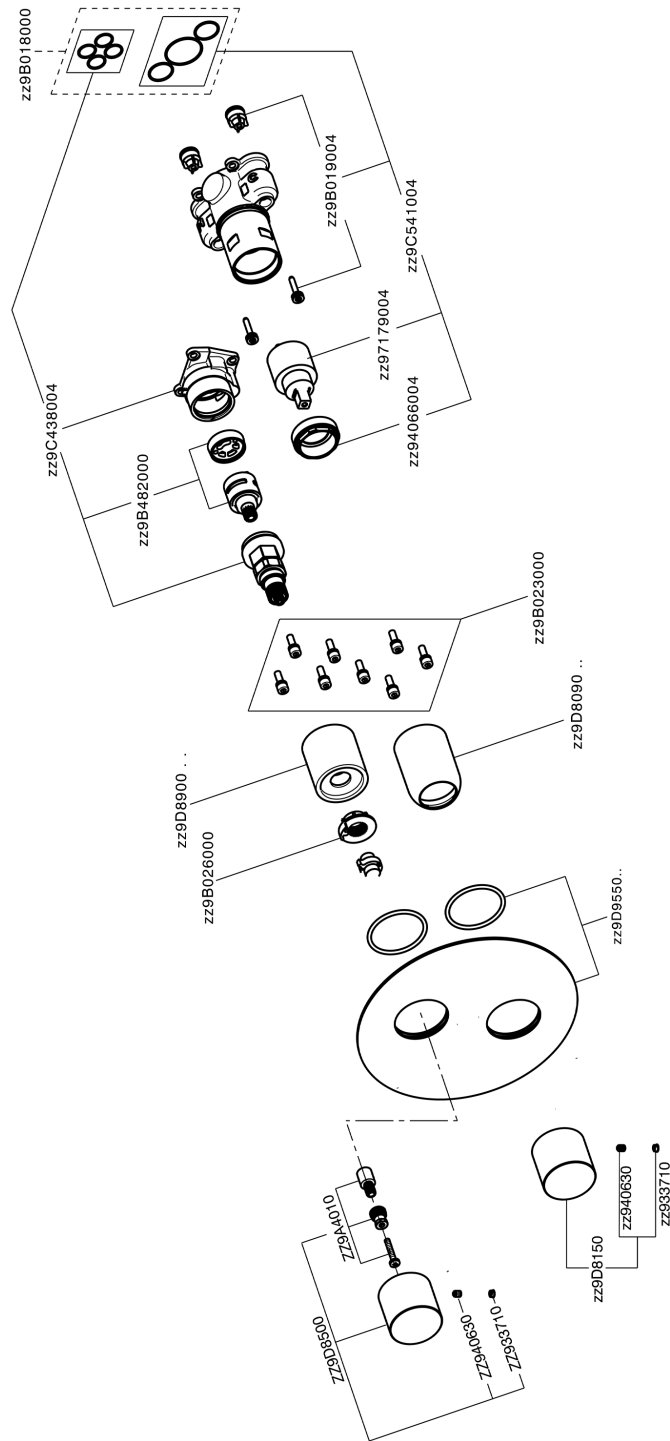

## Exposed part for Single Lever One Box Valve SMOOTH X32\_X30BM030

X30BM030

<https://en.cisal.it/exposed-part-for-single-lever-one-box-valve-smooth-x32-x30bm030>

## One Box Universal Concealed Part ONE BOX\_ZA00B031

ZA00B031

<https://en.cisal.it/one-box-universal-concealed-part-one-box-za00b031>