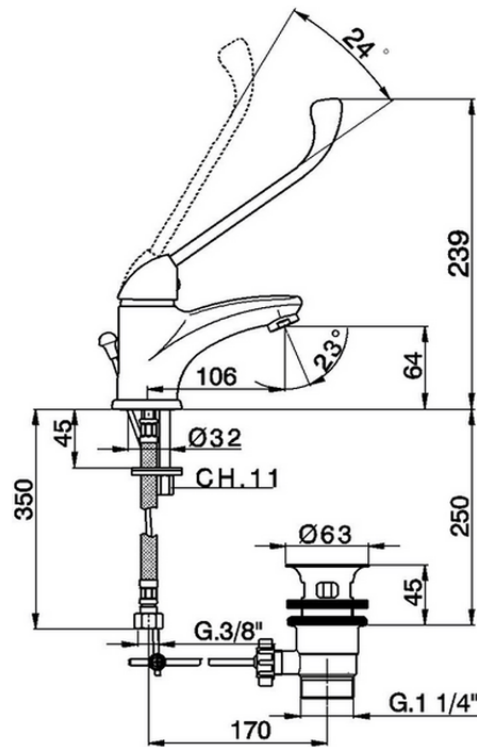

Single lever washbasin mixer CLINIC_CL000512

CL000512

<https://en.cisal.it/single-lever-washbasin-mixer-clinic-cl000512>

2026-05-19