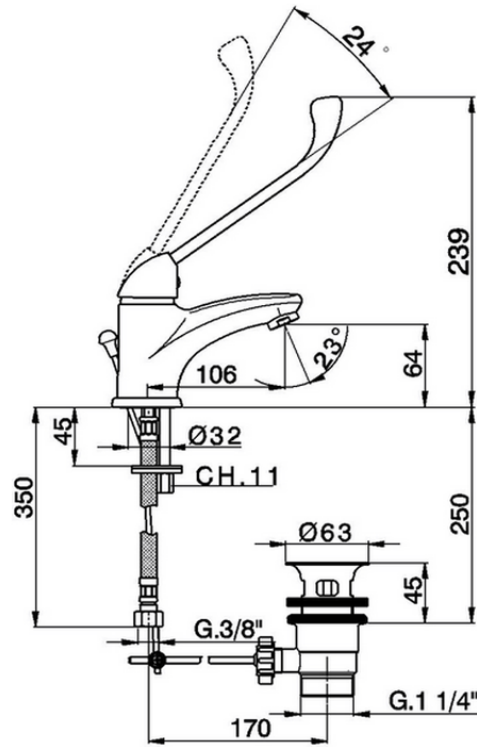

Single lever washbasin mixer CLINIC_CL000512

CL000512

<https://en.cisal.it/single-lever-washbasin-mixer-clinic-cl000512>

2026-04-08