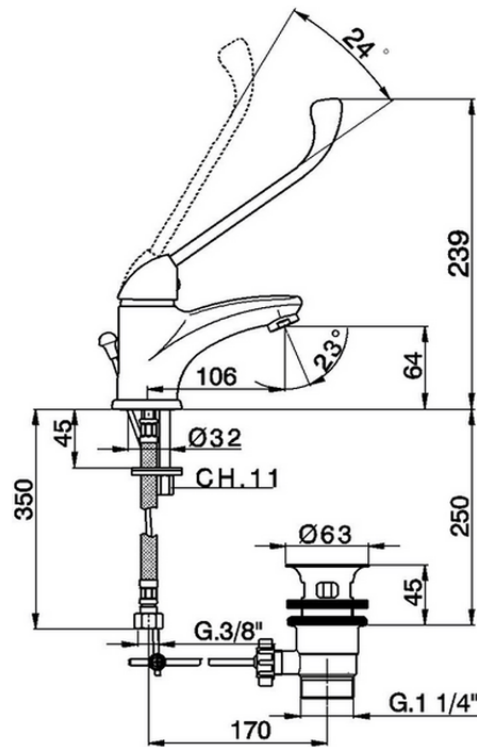

## Single lever washbasin mixer CLINIC\_CL000512

CL000512

<https://en.cisal.it/single-lever-washbasin-mixer-clinic-cl000512>

2026-06-29