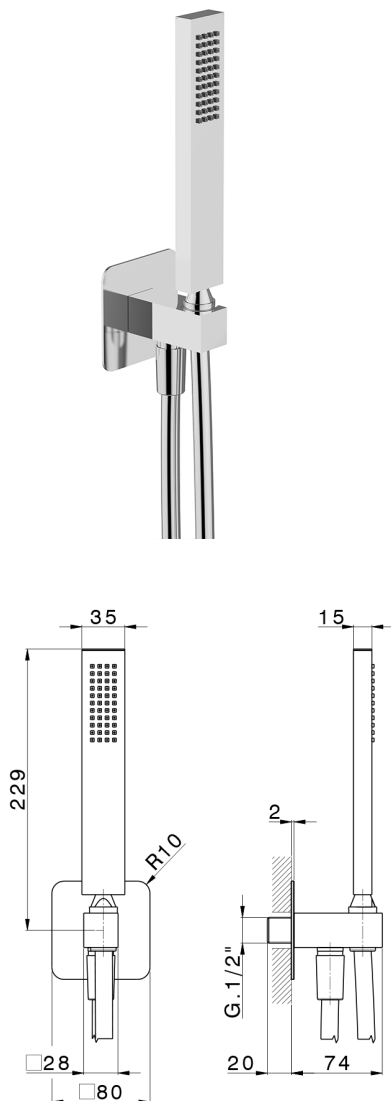

Shower set with wall elbow PUSH&SHOWER_DS0G5110

MODEL **DS0G5110**

Shower set with wall elbow, wall mounted handshower holder, 35x15mm Brass minimal one spray handshower, 80x80mm rounded plate, 150cm smooth SUPREME flexible hose

AVAILABLE FINISHINGS

-  **21** 21 Chrome
-  **24** 24 Gold
-  **26** 26 Old Copper
-  **2B** 2B Polished Nickel
-  **2F** 2F Brushed Nickel
-  **2W** 2W Brushed Gold
-  **3W** 3W Brushed Black Titanium
-  **5G** 5G Rose Gold
-  **40** 40 Matt Black