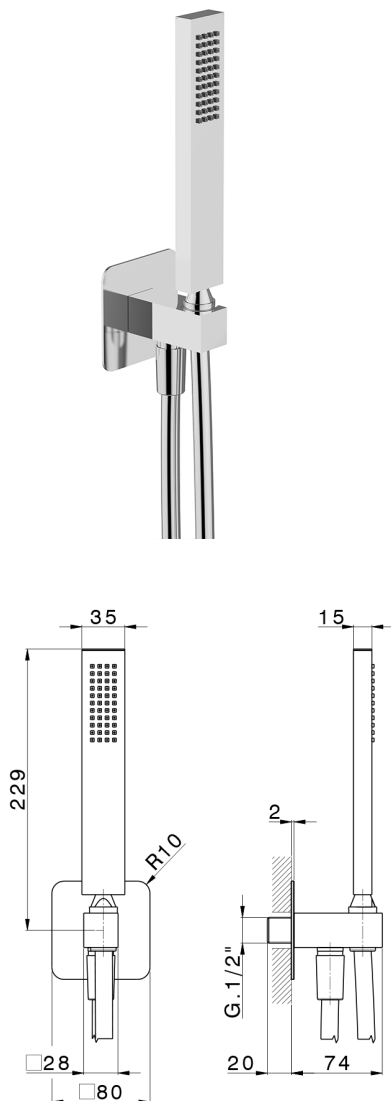

## Shower set with wall elbow PUSH&SHOWER\_DS0G5110

MODEL **DS0G5110**

Shower set with wall elbow, wall mounted handshower holder, 35x15mm Brass minimal one spray handshower, 80x80mm rounded plate, 150cm smooth SUPREME flexible hose

### AVAILABLE FINISHINGS

-  **21** 21 Chrome
-  **24** 24 Gold
-  **26** 26 Old Copper
-  **2B** 2B Polished Nickel
-  **2F** 2F Brushed Nickel
-  **2W** 2W Brushed Gold
-  **3W** 3W Brushed Black Titanium
-  **5G** 5G Rose Gold
-  **40** 40 Matt Black