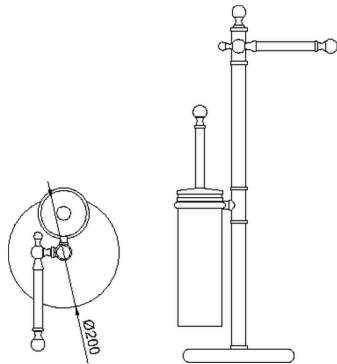

Standing set ARCANA COMPONENTS_AR090950

MODEL **AR090950**

Standing set,w/Toilet Roll Holder & Toilet Brush Holder

AVAILABLE FINISHINGS

- 
21 21 Chrome
- 
24 24 Gold
- 
26 26 Old Copper
- 
27 27 Old Bronze
- 
2A 2A Satin Brushed Nickel
- 
74 74 Chrome/Gold