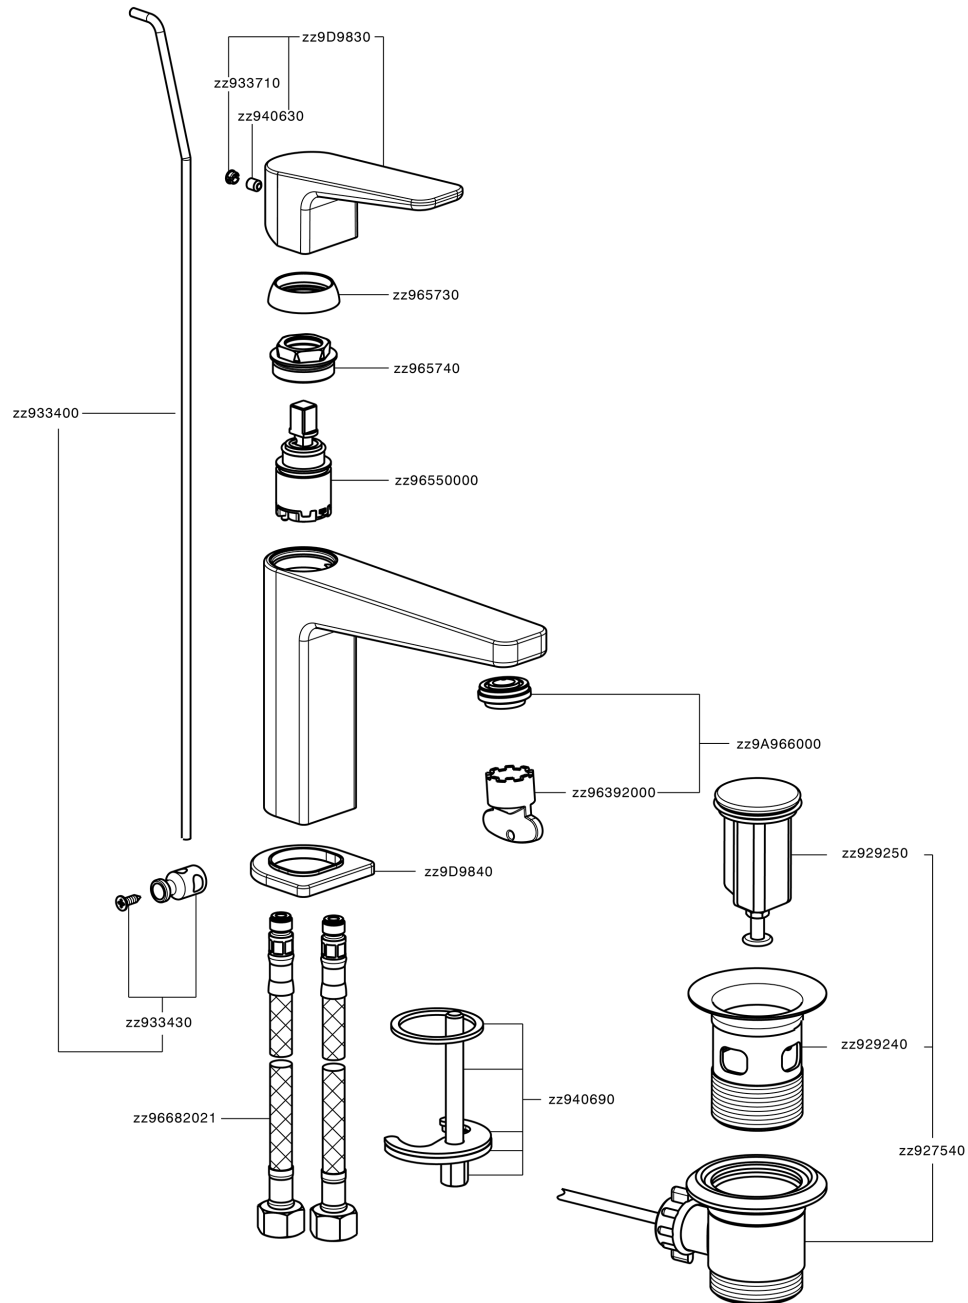

## Single lever 'large' washbasin mixer ROCK&ROLL\_RK000494

MODEL **RK000494**

Single lever 'large' washbasin mixer, with 1"1/4 automatic pop up waste, G.3/8" stainless steel flexible hoses

### CHARACTERISTICS

Cartridge Spare Parts **ZZ96550000**

**25 mm Cartridge**

## Single lever 'large' washbasin mixer ROCK&ROLL\_RK000494

RK000494

<https://en.cisal.it/single-lever-large-washbasin-mixer-rockroll-rk000494>

2026-06-13