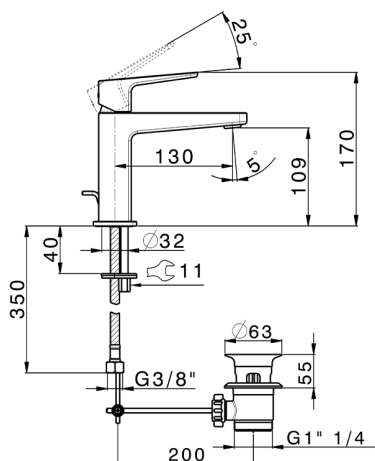

## Single lever 'large' washbasin mixer ROCK&ROLL\_RK000494

MODEL **RK000494**

Single lever 'large' washbasin mixer, with 1"1/4 automatic pop up waste, G.3/8" stainless steel flexible hoses

### CHARACTERISTICS

Cartridge Spare Parts **ZZ96550000**

**25 mm Cartridge**

## Single lever 'large' washbasin mixer ROCK&ROLL\_RK000494

RK000494

<https://en.cisal.it/single-lever-large-washbasin-mixer-rockroll-rk000494>

2026-06-13