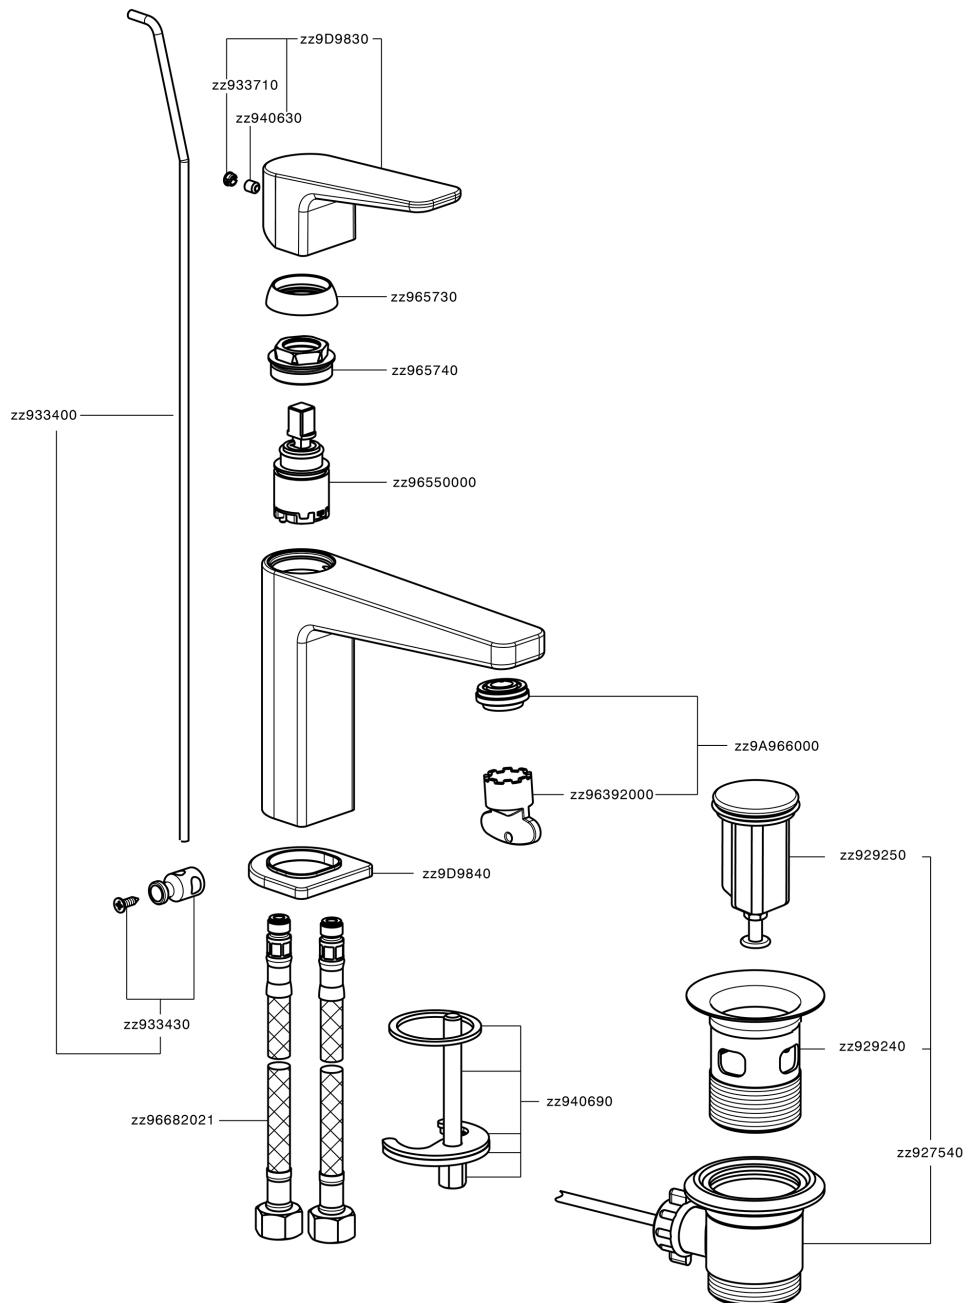

Single lever 'large' washbasin mixer ROCK&ROLL_RK000494

RK000494

<https://en.cisal.it/single-lever-large-washbasin-mixer-rockroll-rk000494>

2026-05-19