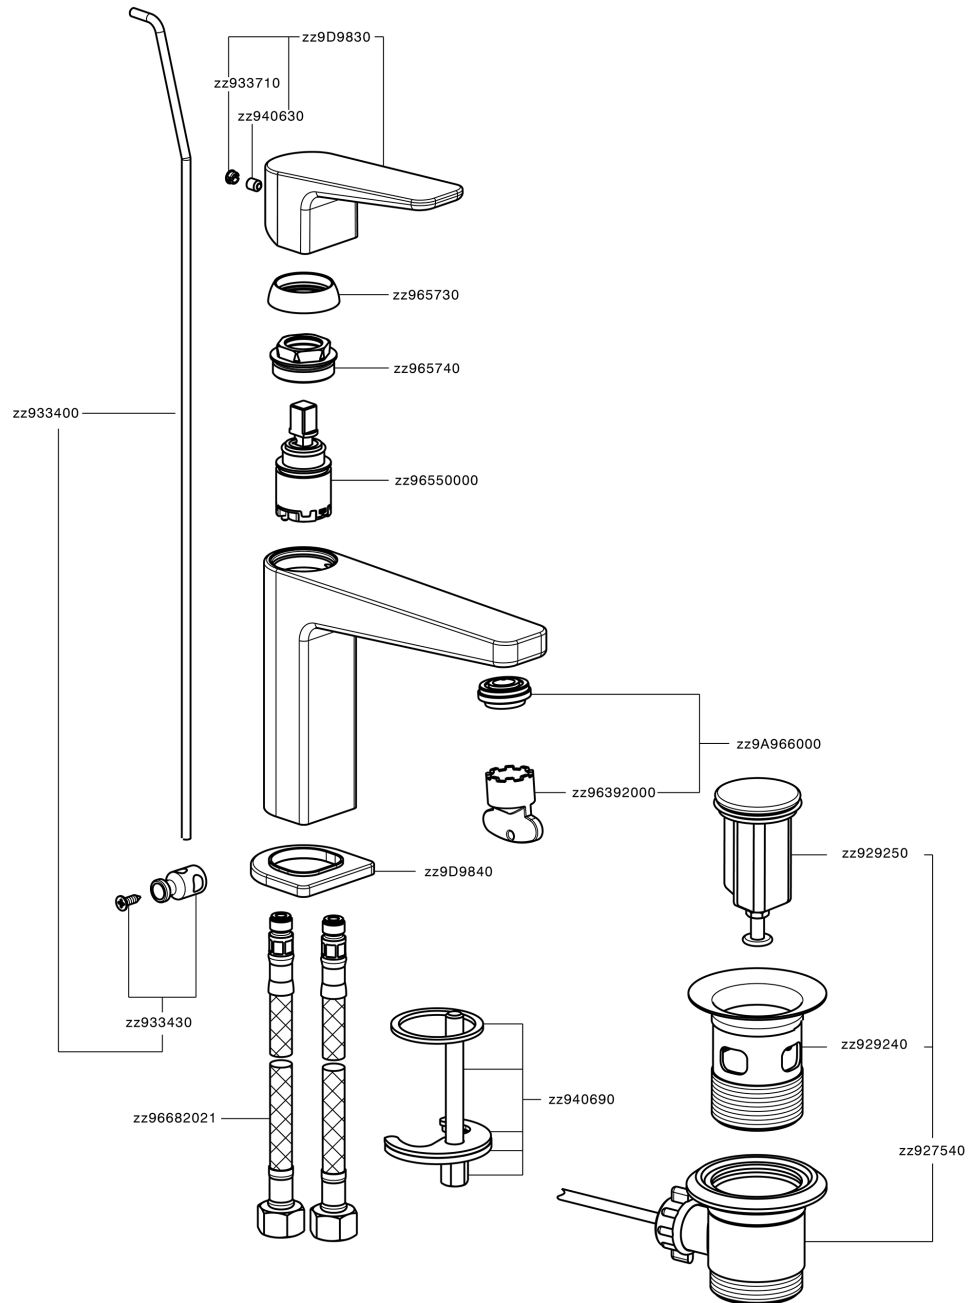

## Single lever 'large' washbasin mixer ROCK&ROLL\_RK000494

RK000494

<https://en.cisal.it/single-lever-large-washbasin-mixer-rockroll-rk000494>

2026-04-16