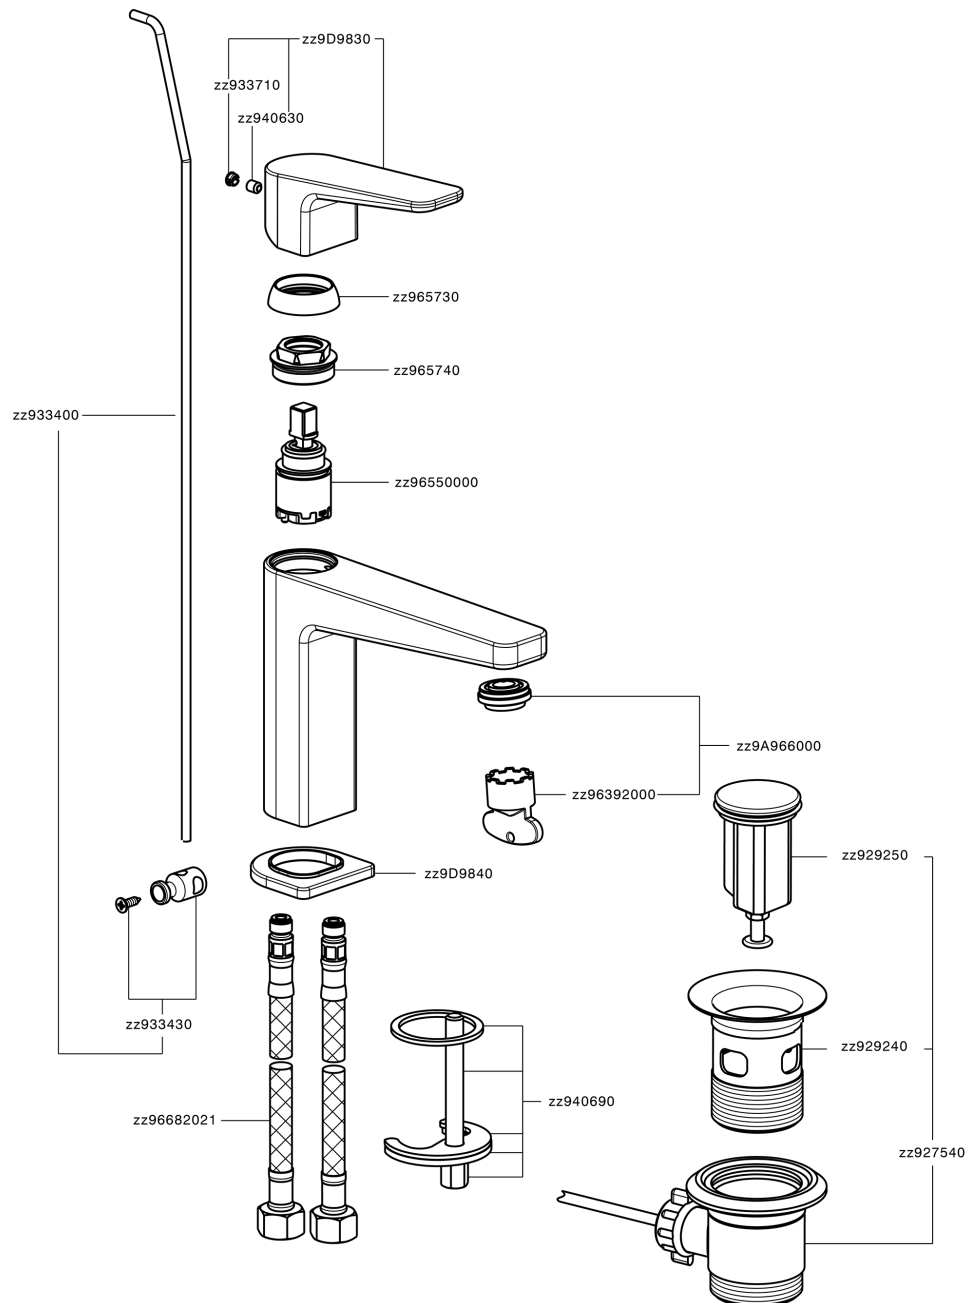

Single lever 'large' washbasin mixer ROCK&ROLL_RK000494

RK000494

<https://en.cisal.it/single-lever-large-washbasin-mixer-rockroll-rk000494>

2026-06-08