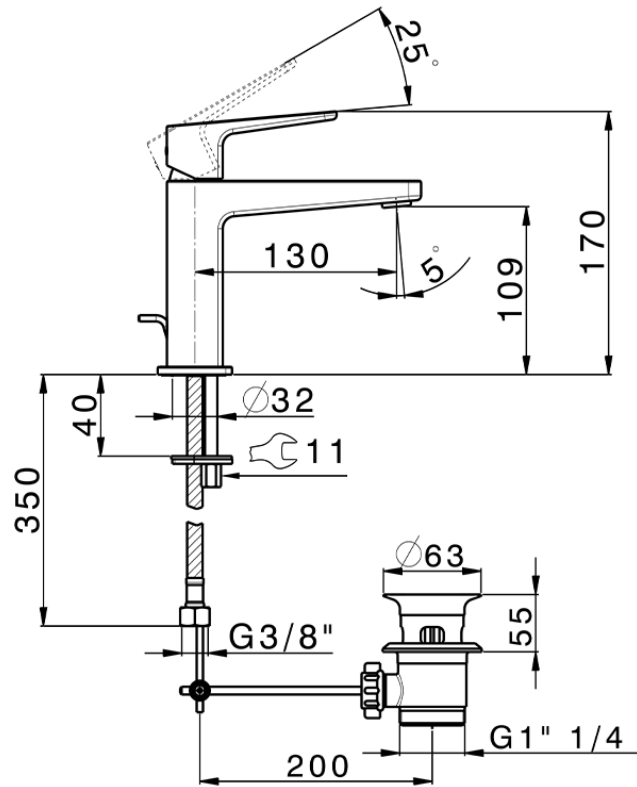

Single lever 'large' washbasin mixer ROCK&ROLL_RK000494

RK000494

<https://en.cisal.it/single-lever-large-washbasin-mixer-rockroll-rk000494>

2026-06-08