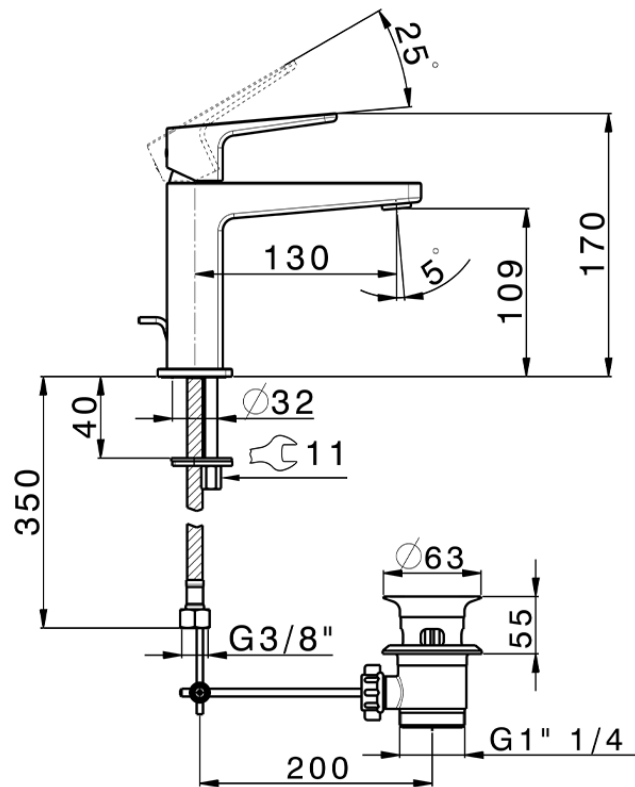

Single lever 'large' washbasin mixer ROCK&ROLL_RK000494

RK000494

<https://en.cisal.it/single-lever-large-washbasin-mixer-rockroll-rk000494>

2026-04-16