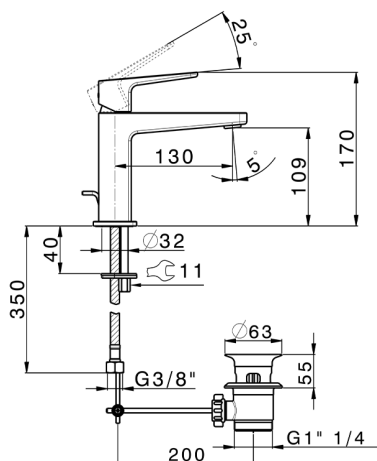

Single lever 'large' washbasin mixer ROCK&ROLL_RK000494

MODEL **RK000494**

Single lever 'large' washbasin mixer, with 1"1/4 automatic pop up waste, G.3/8" stainless steel flexible hoses

AVAILABLE FINISHINGS

-  **21** 21 Chrome
-  **2F** 2F Brushed Nickel
-  **40** 40 Matt Black

CHARACTERISTICS

Cartridge Spare Parts **ZZ96550000**

25 mm Cartridge

Single lever 'large' washbasin mixer ROCK&ROLL_RK000494

RK000494

<https://en.cisal.it/single-lever-large-washbasin-mixer-rockroll-rk000494>

2026-05-19