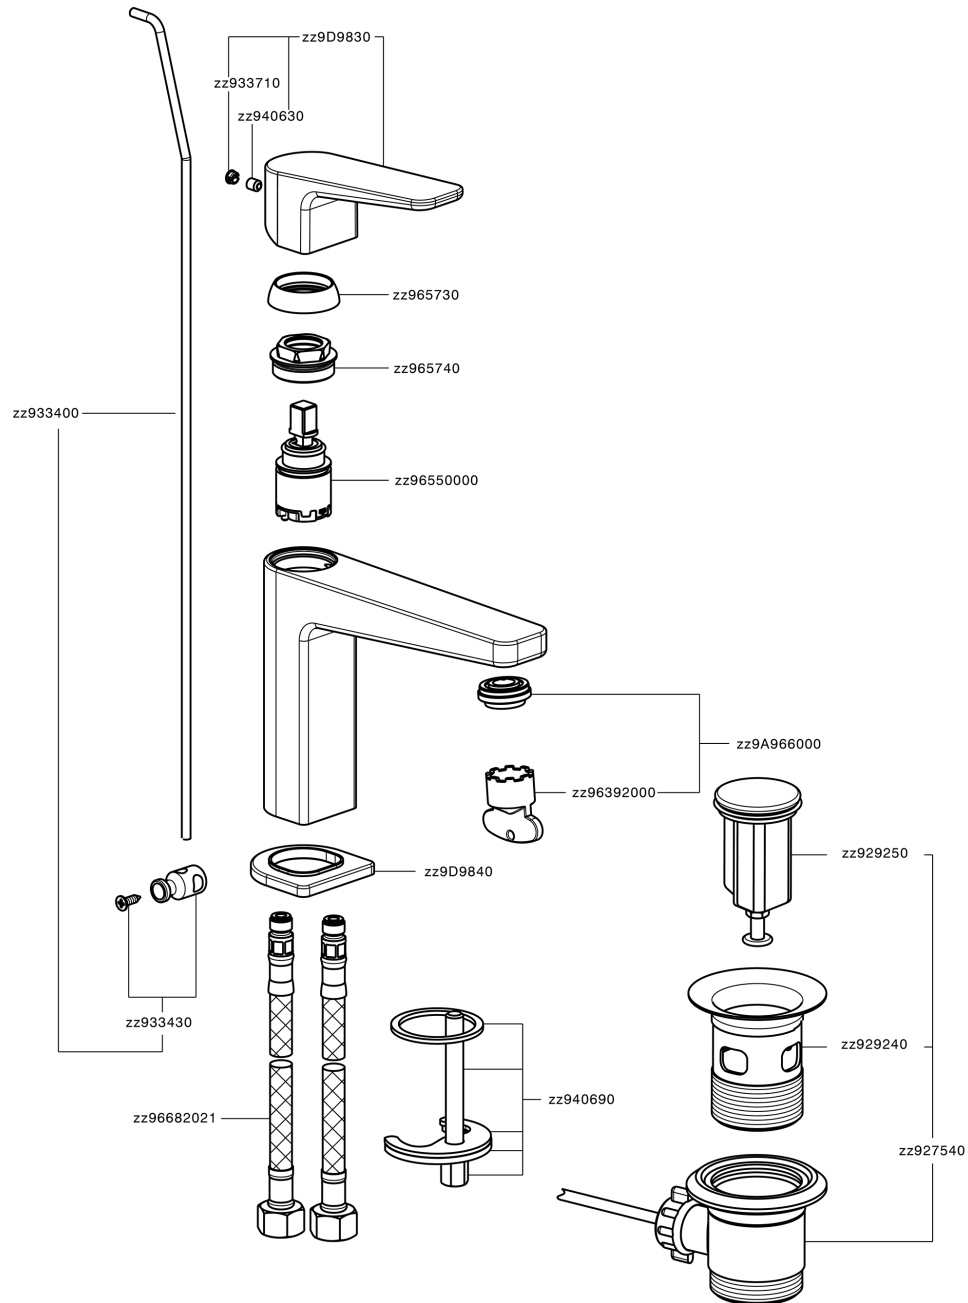

Single lever 'large' washbasin mixer ROCK&ROLL_RK000494

MODEL **RK000494**

Single lever 'large' washbasin mixer, with 1"1/4 automatic pop up waste, G.3/8" stainless steel flexible hoses

AVAILABLE FINISHINGS

-  **21** 21 Chrome
-  **2F** 2F Brushed Nickel
-  **40** 40 Matt Black

CHARACTERISTICS

Cartridge Spare Parts **ZZ96550000**

25 mm Cartridge

Single lever 'large' washbasin mixer ROCK&ROLL_RK000494

RK000494

<https://en.cisal.it/single-lever-large-washbasin-mixer-rockroll-rk000494>

2026-05-19