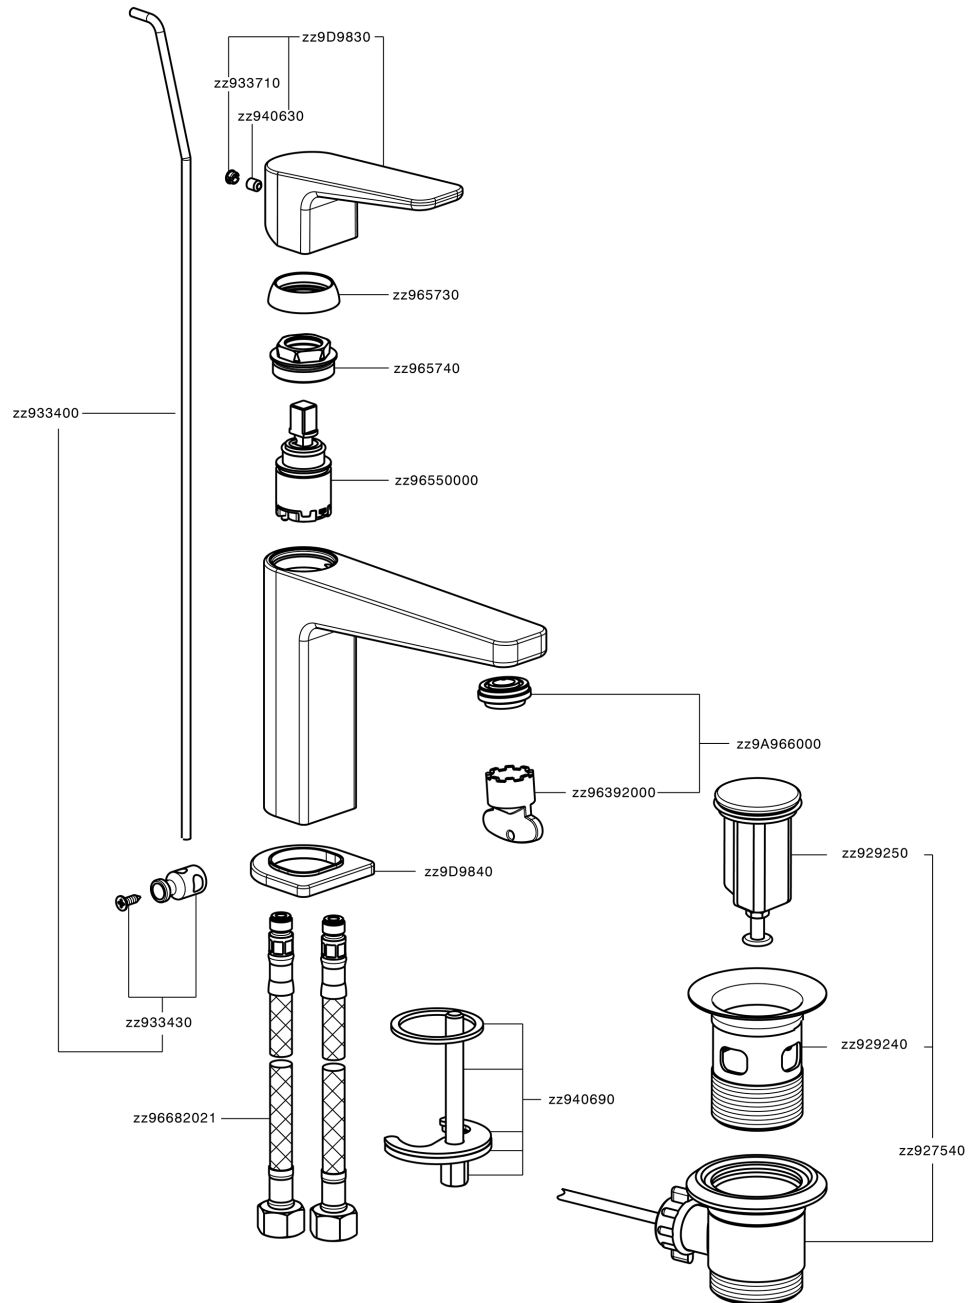

Single lever 'large' washbasin mixer ROCK&ROLL_RK000494

RK000494

<https://en.cisal.it/single-lever-large-washbasin-mixer-rockroll-rk000494>

2026-06-13