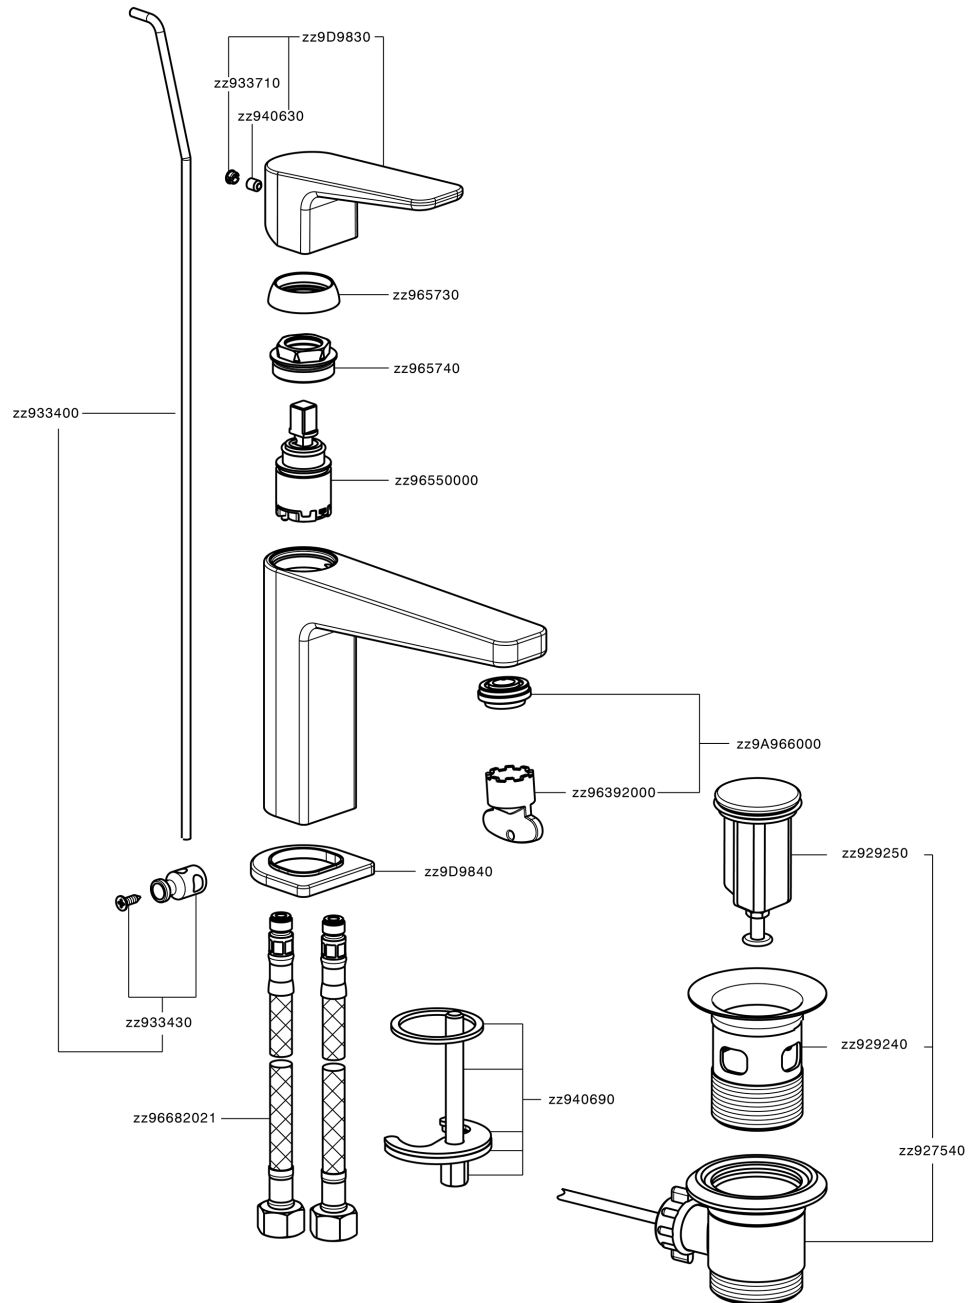

Single lever 'large' washbasin mixer ROCK&ROLL_RK000494

RK000494

<https://en.cisal.it/single-lever-large-washbasin-mixer-rockroll-rk000494>

2026-05-19