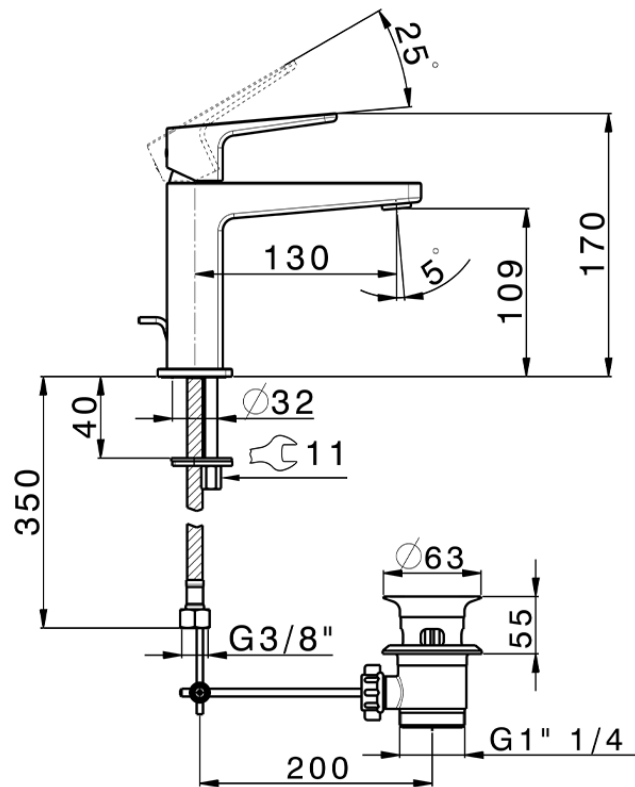

Single lever 'large' washbasin mixer ROCK&ROLL_RK000494

RK000494

<https://en.cisal.it/single-lever-large-washbasin-mixer-rockroll-rk000494>

2026-05-19