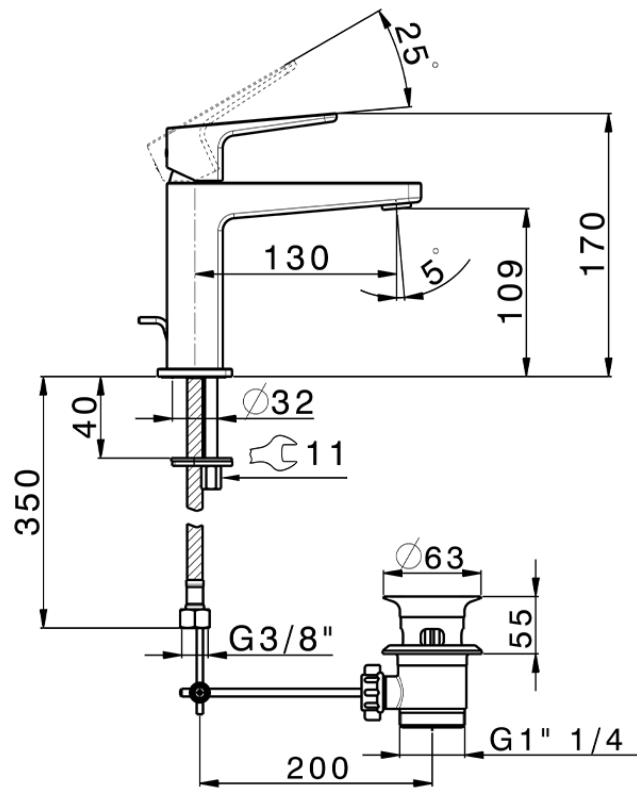

Single lever 'large' washbasin mixer ROCK&ROLL_RK000494

RK000494

<https://en.cisal.it/single-lever-large-washbasin-mixer-rockroll-rk000494>

2026-06-14