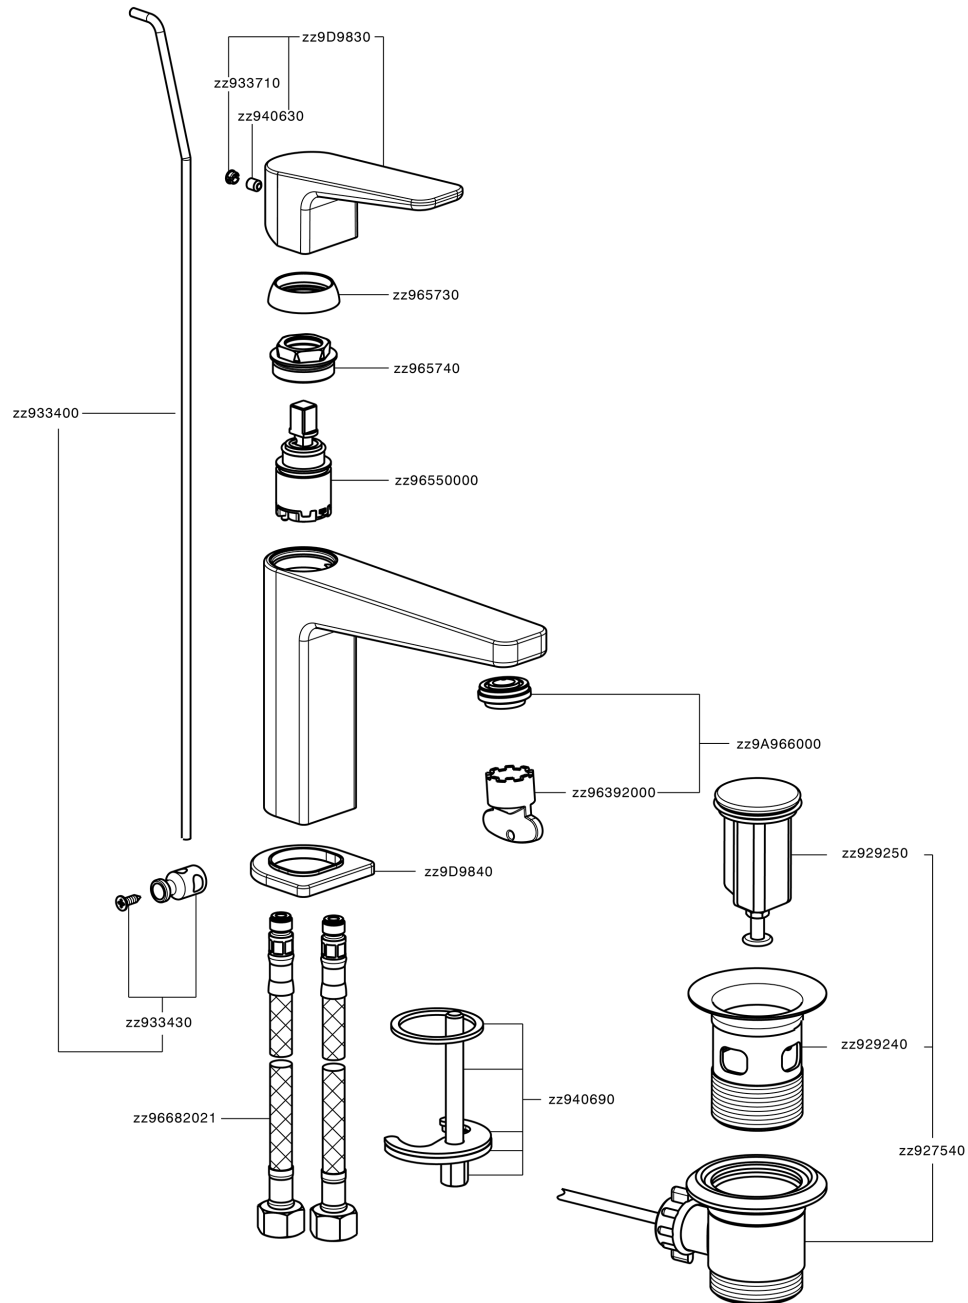

Single lever 'large' washbasin mixer ROCK&ROLL_RK000494

MODEL **RK000494**

Single lever 'large' washbasin mixer, with 1"1/4 automatic pop up waste, G.3/8" stainless steel flexible hoses

AVAILABLE FINISHINGS

-  **21** 21 Chrome
-  **2F** 2F Brushed Nickel
-  **40** 40 Matt Black

CHARACTERISTICS

Cartridge Spare Parts **ZZ96550000**

25 mm Cartridge

Single lever 'large' washbasin mixer ROCK&ROLL_RK000494

RK000494

<https://en.cisal.it/single-lever-large-washbasin-mixer-rockroll-rk000494>

2026-04-16