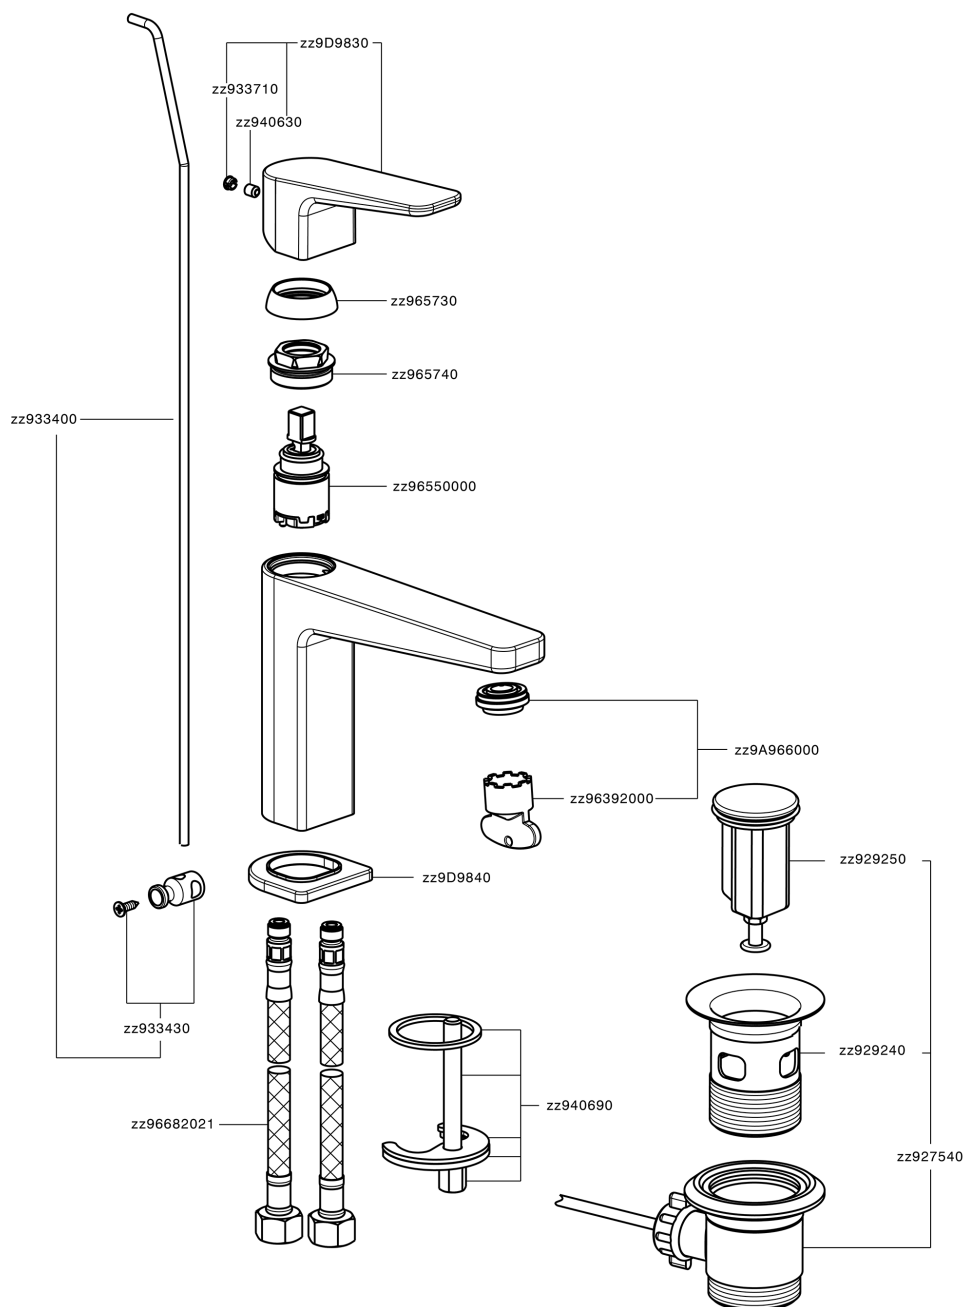

Single lever 'large' washbasin mixer ROCK&ROLL_RK000494

MODEL **RK000494**

Single lever 'large' washbasin mixer, with 1"1/4 automatic pop up waste, G.3/8" stainless steel flexible hoses

AVAILABLE FINISHINGS

-  **21** 21 Chrome
-  **2F** 2F Brushed Nickel
-  **40** 40 Matt Black

CHARACTERISTICS

Cartridge Spare Parts **ZZ96550000**

25 mm Cartridge

Single lever 'large' washbasin mixer ROCK&ROLL_RK000494

RK000494

<https://en.cisal.it/single-lever-large-washbasin-mixer-rockroll-rk000494>

2026-06-14