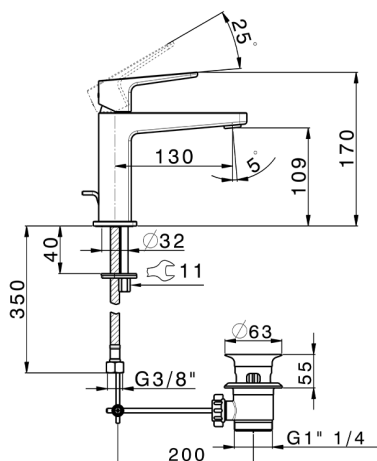

Single lever 'large' washbasin mixer ROCK&ROLL_RK000494

MODEL **RK000494**

Single lever 'large' washbasin mixer, with 1"1/4 automatic pop up waste, G.3/8" stainless steel flexible hoses

AVAILABLE FINISHINGS

-  **21** 21 Chrome
-  **2F** 2F Brushed Nickel
-  **40** 40 Matt Black

CHARACTERISTICS

Cartridge Spare Parts **ZZ96550000**

25 mm Cartridge

Single lever 'large' washbasin mixer ROCK&ROLL_RK000494

RK000494

<https://en.cisal.it/single-lever-large-washbasin-mixer-rockroll-rk000494>

2026-06-14