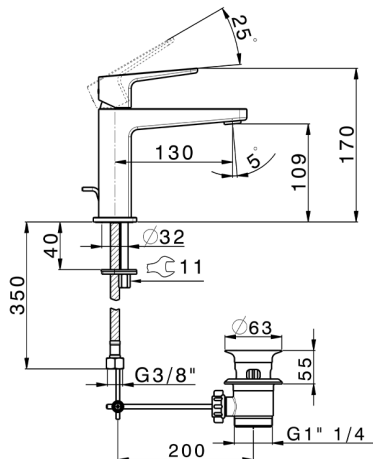

Single lever 'large' washbasin mixer ROCK&ROLL_RK000494

MODEL **RK000494**

Single lever 'large' washbasin mixer, with 1"1/4 automatic pop up waste, G.3/8" stainless steel flexible hoses

AVAILABLE FINISHINGS

-  **21** 21 Chrome
-  **2F** 2F Brushed Nickel
-  **40** 40 Matt Black

CHARACTERISTICS

Cartridge Spare Parts **ZZ96550000**

25 mm Cartridge

Single lever 'large' washbasin mixer ROCK&ROLL_RK000494

RK000494

<https://en.cisal.it/single-lever-large-washbasin-mixer-rockroll-rk000494>

2026-04-16