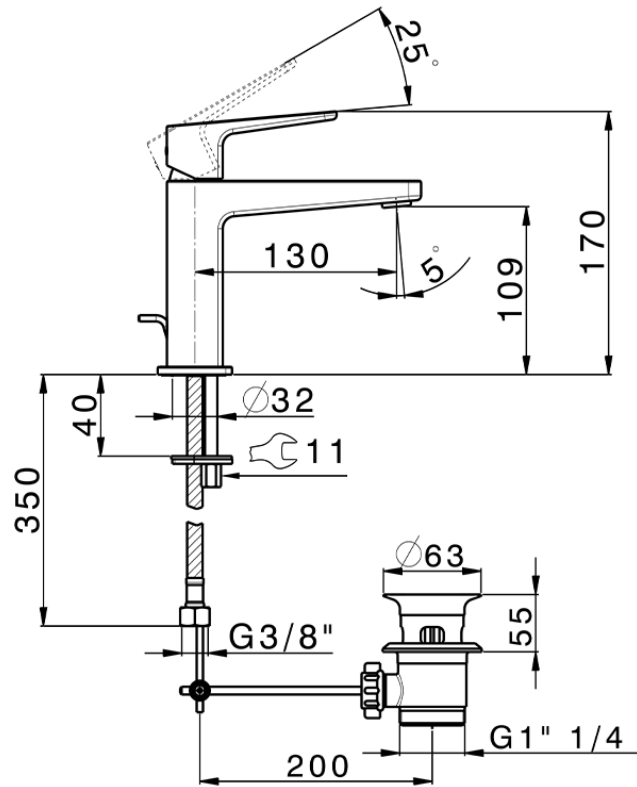

## Single lever 'large' washbasin mixer ROCK&ROLL\_RK000494

RK000494

<https://en.cisal.it/single-lever-large-washbasin-mixer-rockroll-rk000494>

2026-06-13