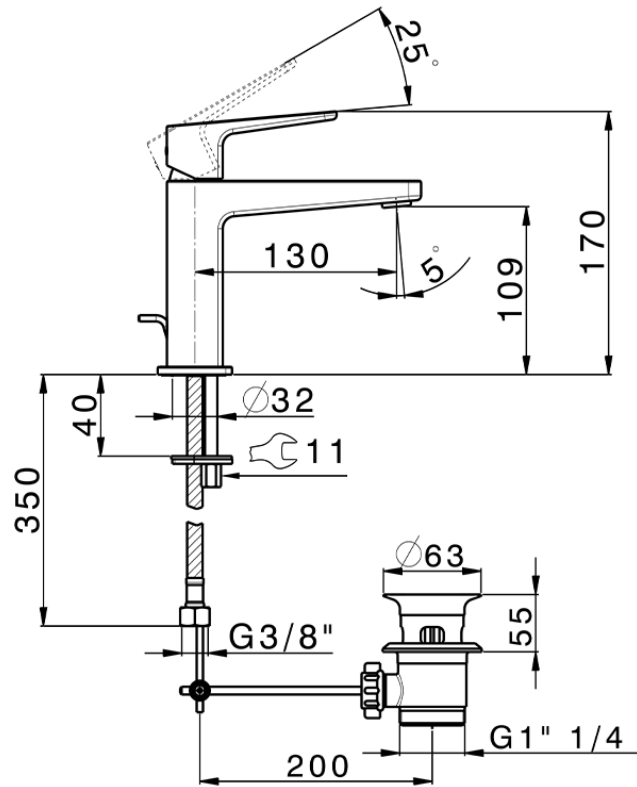

Single lever 'large' washbasin mixer ROCK&ROLL_RK000494

RK000494

<https://en.cisal.it/single-lever-large-washbasin-mixer-rockroll-rk000494>

2026-04-16