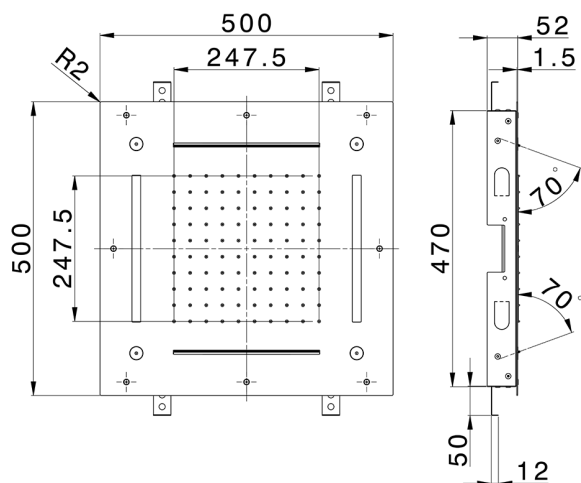

500x500 mm Chromotherapy Ceiling showerhead WELLNESS_ZS0C0090

MODEL **ZS0C0090**

500x500 mm Chromotherapy Ceiling showerhead, rain, spaying functions, 2 waterfalls, chromotherapy functions, with remote control included, Stainless Steel AISI 304