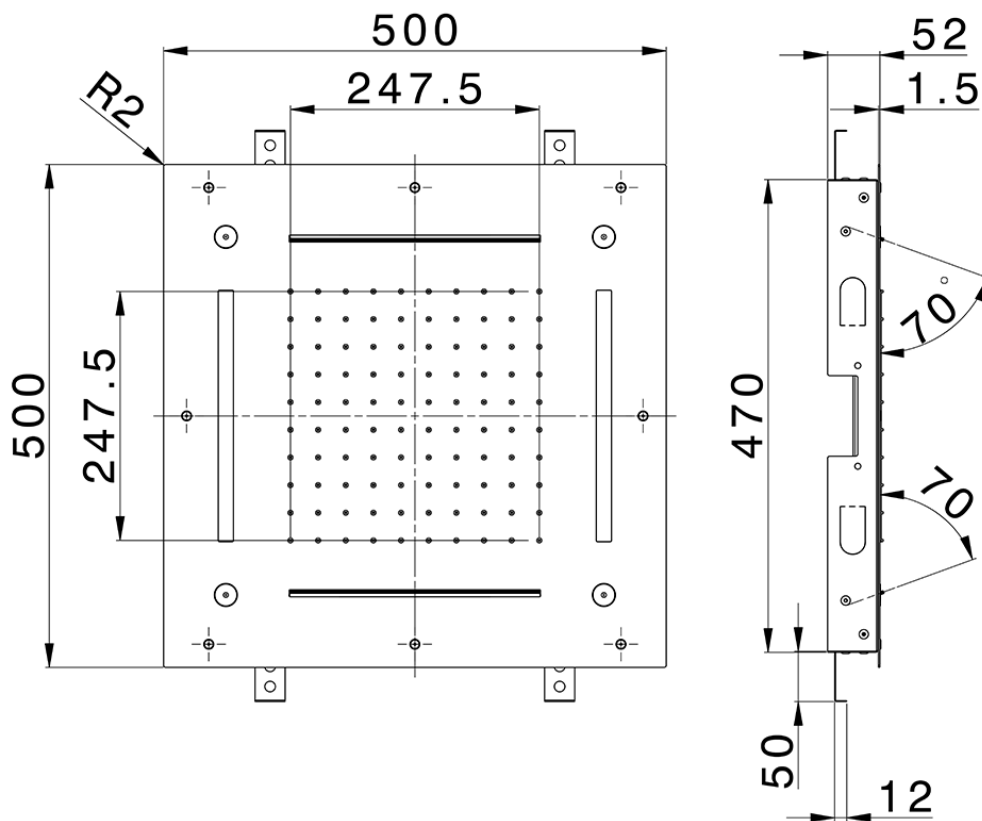

**500x500 mm Chromotherapy Ceiling showerhead WELLNESS\_ZS0C0090**

ZS0C0090

<https://en.cisal.it/500x500-mm-chromotherapy-ceiling-showerhead-wellness-zs0c0090>

2026-04-16