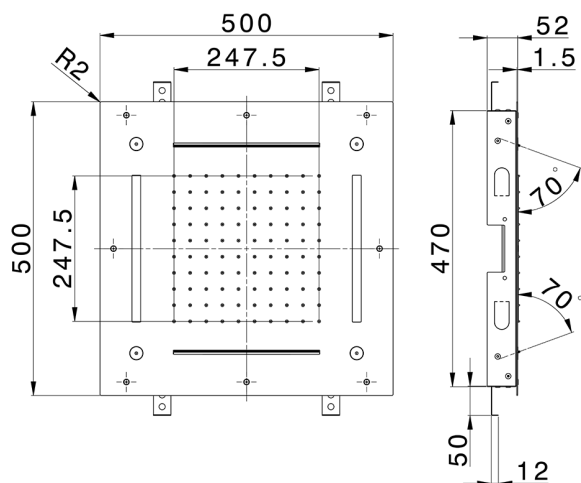

## 500x500 mm Chromotherapy Ceiling showerhead WELLNESS\_ZS0C0090

MODEL **ZS0C0090**

500x500 mm Chromotherapy Ceiling showerhead, rain, spaying functions, 2 waterfalls, chromotherapy functions, with remote control included, Stainless Steel AISI 304