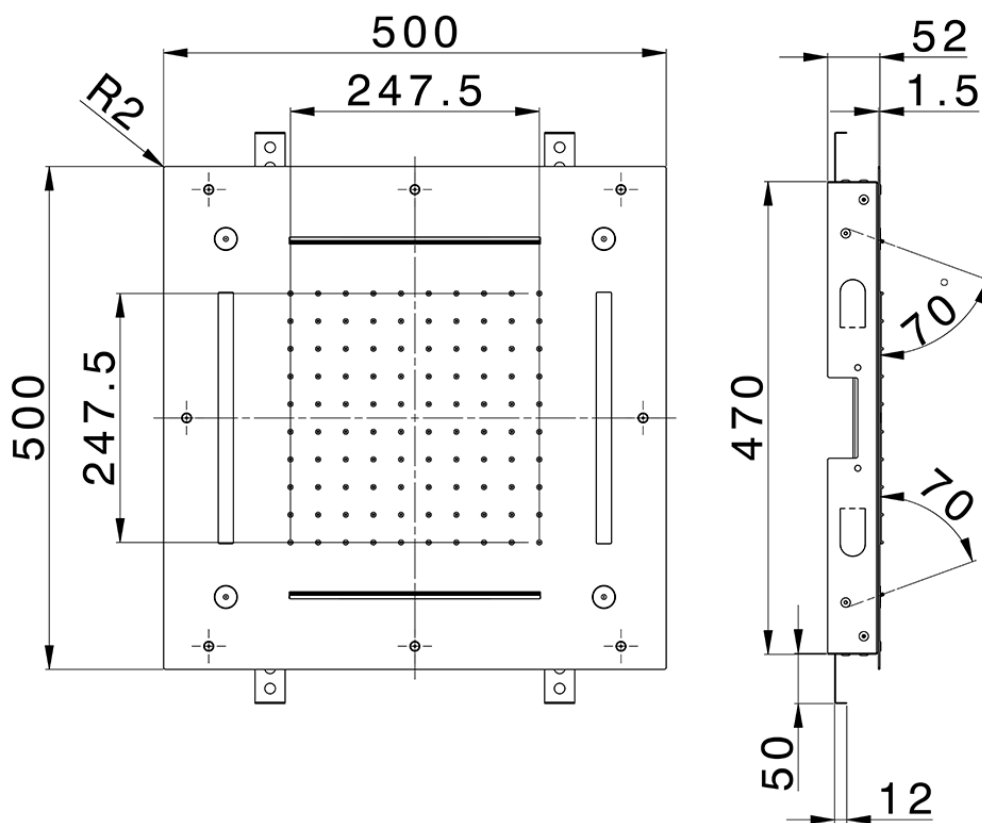

500x500 mm Chromotherapy Ceiling showerhead WELLNESS_ZS0C0090

ZS0C0090

<https://en.cisal.it/500x500-mm-chromotherapy-ceiling-showerhead-wellness-zs0c0090>

2026-04-06