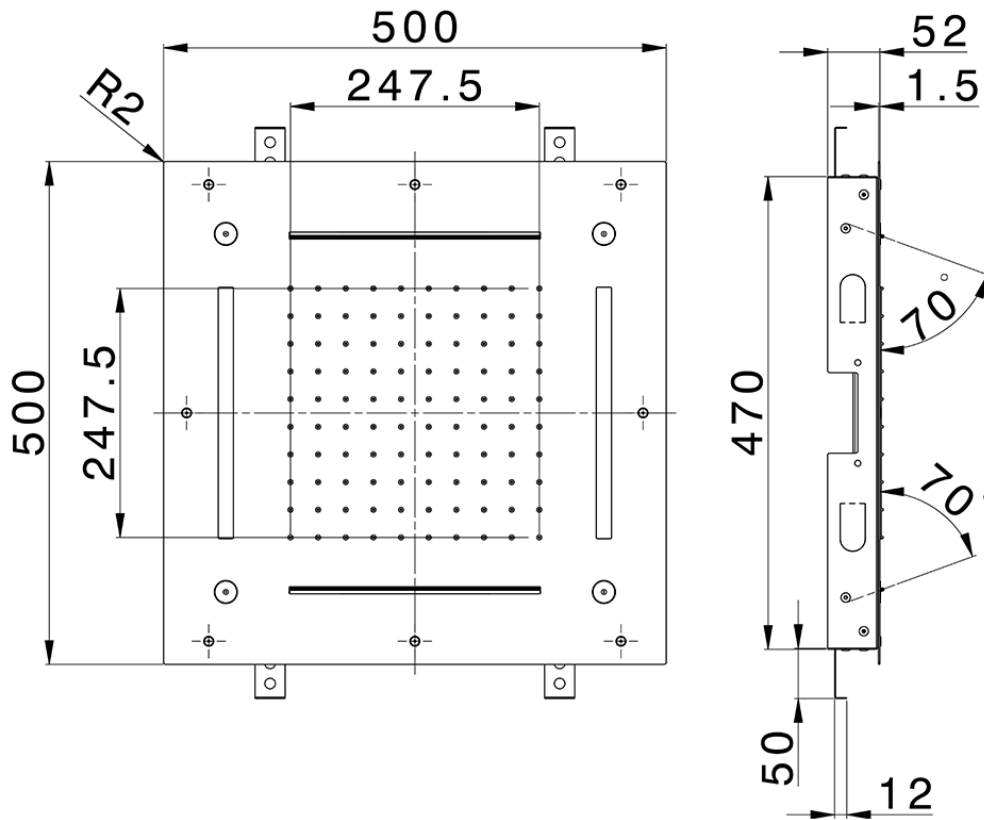

**500x500 mm Chromotherapy Ceiling showerhead WELLNESS\_ZS0C0090**

ZS0C0090

<https://en.cisal.it/500x500-mm-chromotherapy-ceiling-showerhead-wellness-zs0c0090>

2026-04-26