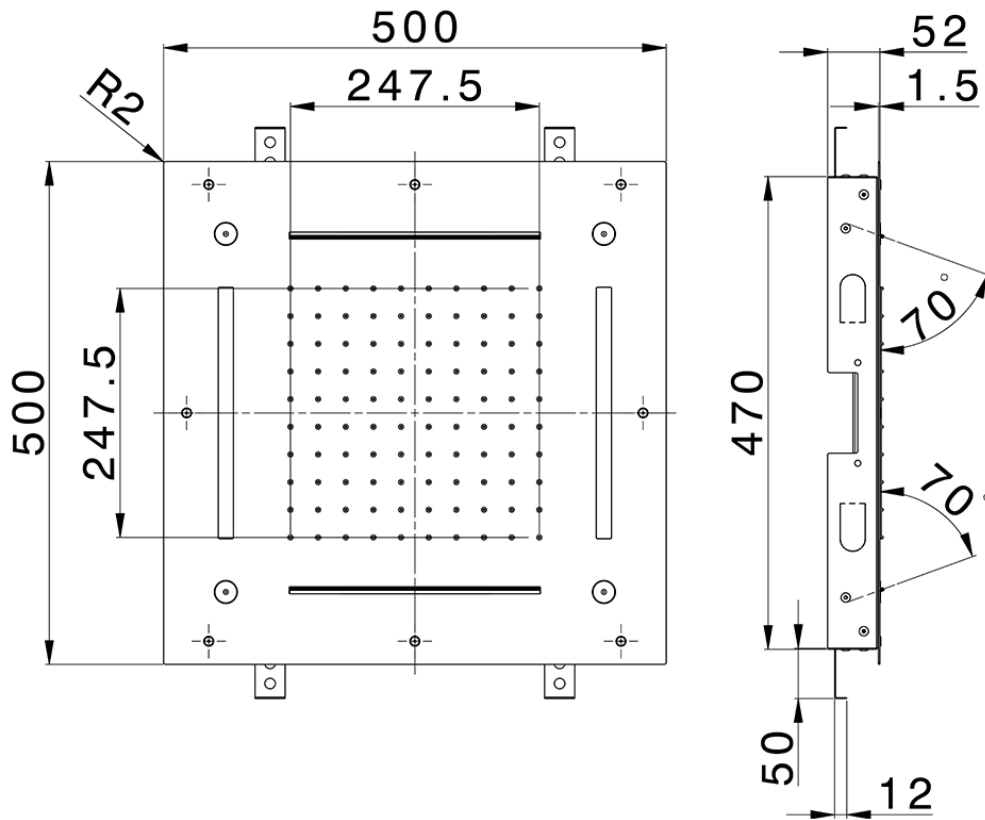

## 500x500 mm Chromotherapy Ceiling showerhead WELLNESS\_ZS0C0090

ZS0C0090

<https://en.cisal.it/500x500-mm-chromotherapy-ceiling-showerhead-wellness-zs0c0090>

2026-06-13