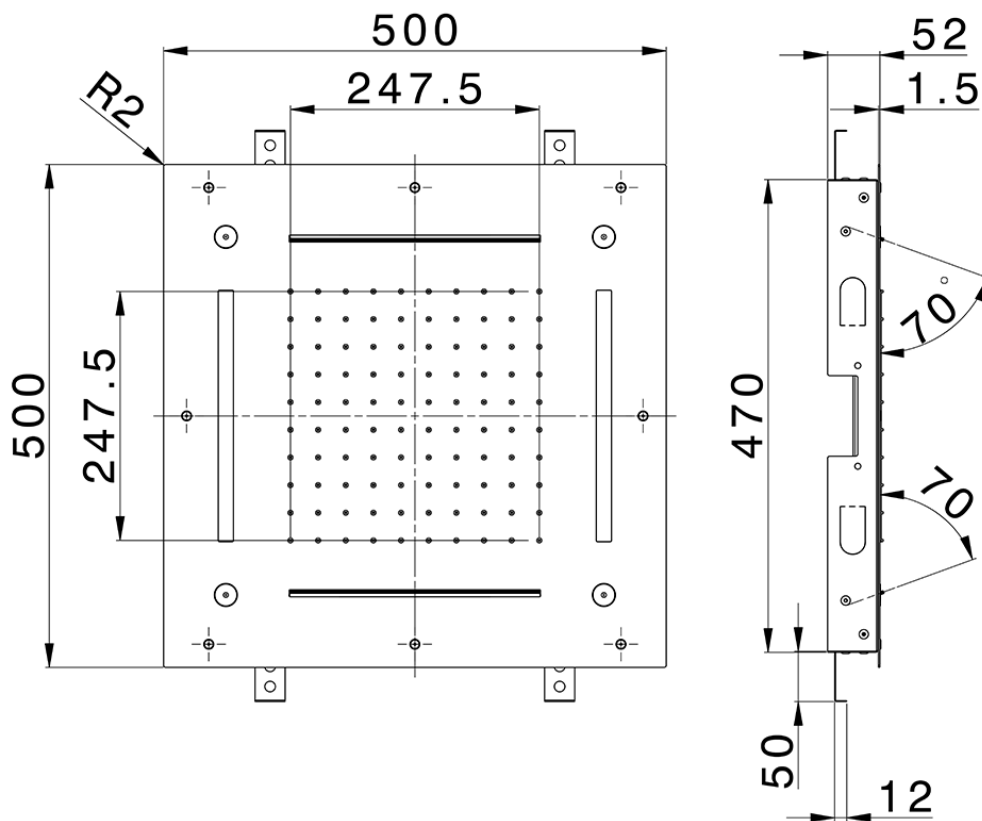

500x500 mm Chromotherapy Ceiling showerhead WELLNESS_ZS0C0090

ZS0C0090

<https://en.cisal.it/500x500-mm-chromotherapy-ceiling-showerhead-wellness-zs0c0090>

2026-04-16