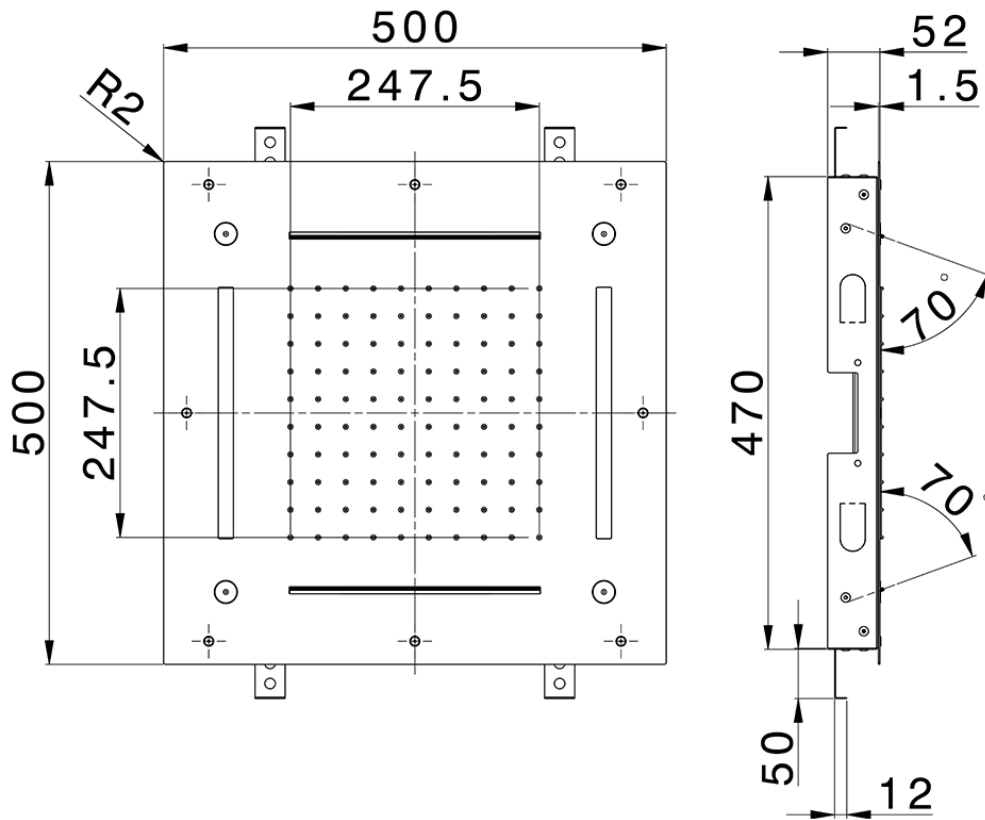

500x500 mm Chromotherapy Ceiling showerhead WELLNESS_ZS0C0090

ZS0C0090

<https://en.cisal.it/500x500-mm-chromotherapy-ceiling-showerhead-wellness-zs0c0090>

2026-05-17