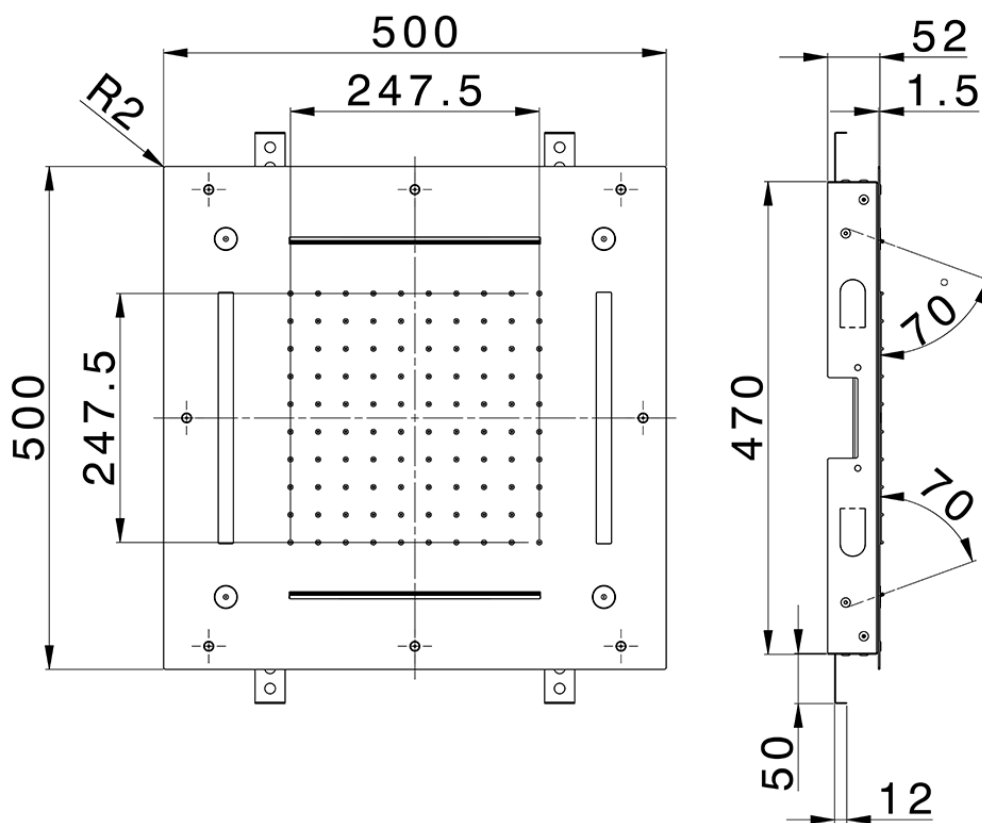

**500x500 mm Chromotherapy Ceiling showerhead WELLNESS\_ZS0C0090**

ZS0C0090

<https://en.cisal.it/500x500-mm-chromotherapy-ceiling-showerhead-wellness-zs0c0090>

2026-06-14