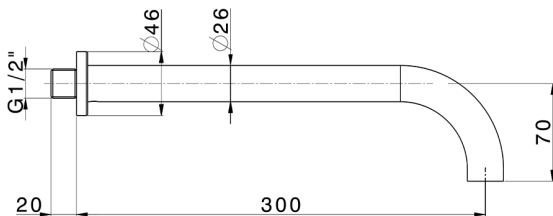

## Spout COMPONENTS\_ZA001252

MODEL **ZA001252**

Spout, 300 mm length, 1/2" M connection

AVAILABLE FINISHINGS

-  **21** 21 Chrome
-  **2A** 2A Satin Brushed Nickel
-  **40** 40 Matt Black

CHARACTERISTICS