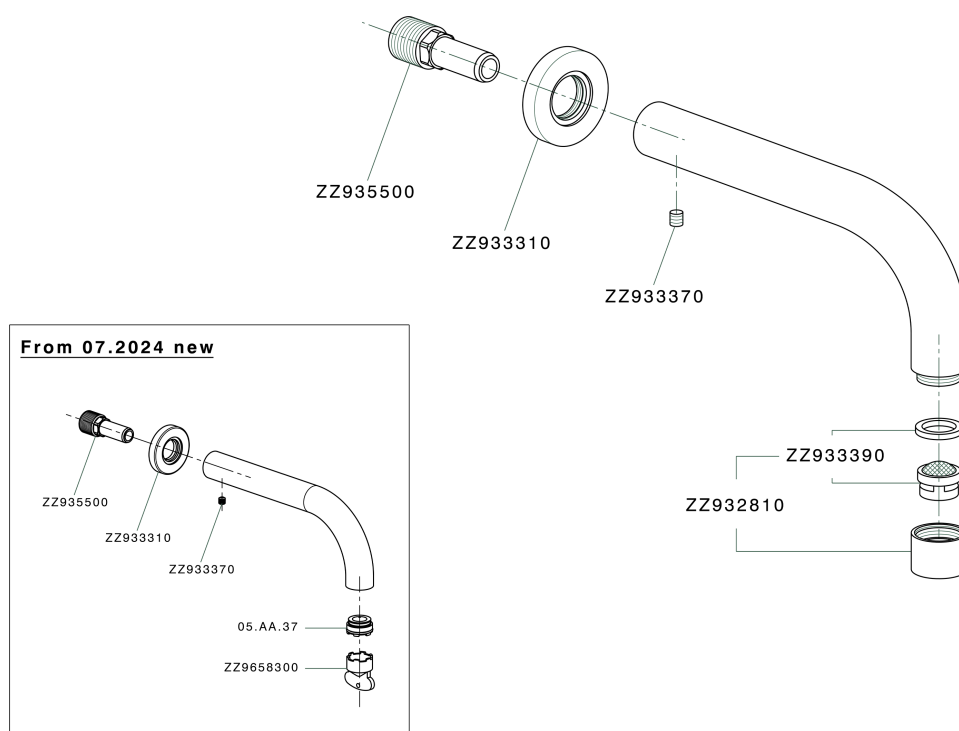

Spout COMPONENTS_ZA001252

MODEL **ZA001252**

Spout, 300 mm length, 1/2" M connection

AVAILABLE FINISHINGS

-  **21** 21 Chrome
-  **2A** 2A Satin Brushed Nickel
-  **40** 40 Matt Black

CHARACTERISTICS

Spout COMPONENTS_ZA001252

ZA001252

<https://en.cisal.it/spout-components-za001252>

2026-04-29