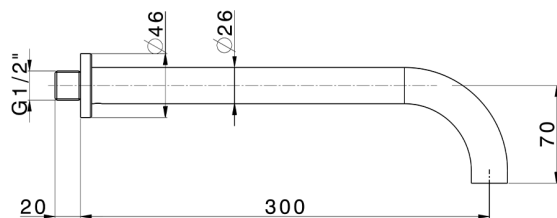

Spout COMPONENTS_ZA001252

MODEL **ZA001252**

Spout, 300 mm length, 1/2" M connection

AVAILABLE FINISHINGS

- **21** 21 Chrome
- **2A** 2A Satin Brushed Nickel
- **40** 40 Matt Black

CHARACTERISTICS