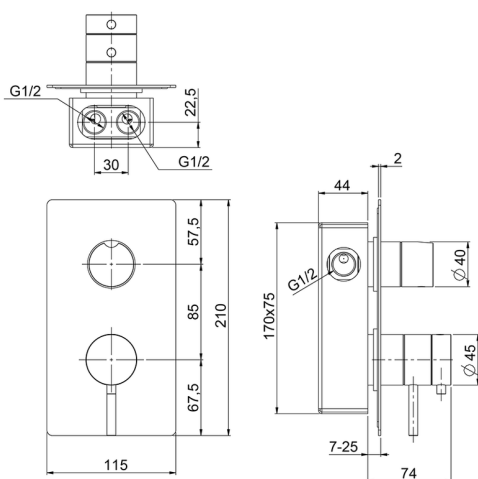

## Concealed thermostatic shower valve, 2-outlets XION\_XI008104

MODEL **XI008104**

Concealed thermostatic shower valve, 2-outlets, with concealed part, Inox AISI 316L

AVAILABLE FINISHINGS

CHARACTERISTICS

Cartridge Spare Parts **ZZ9D935000**

**40mm Coaxial Thermostatic Cartridge**