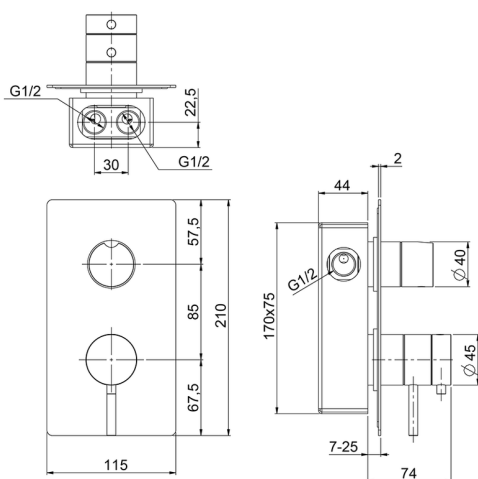

Concealed thermostatic shower valve, 2-outlets XION_XI008104

MODEL **XI008104**

Concealed thermostatic shower valve, 2-outlets, with concealed part, Inox AISI 316L

AVAILABLE FINISHINGS

CHARACTERISTICS

Cartridge Spare Parts **ZZ9D935000**

40mm Coaxial Thermostatic Cartridge

Thermostatic

The Cisal thermostatic is your personal water manager, helping you to handle, control and save water and energy.

2026-06-04