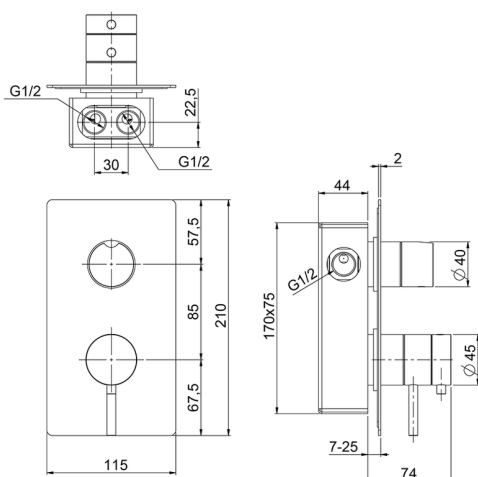

Concealed thermostatic shower valve, 2-outlets XION_XI008104

MODEL **XI008104**

Concealed thermostatic shower valve, 2-outlets, with concealed part, Inox AISI 316L

AVAILABLE FINISHINGS

D1 D1 Brushed Inox

CHARACTERISTICS

Cartridge Spare Parts **ZZ9D935000**

40mm Coaxial Thermostatic Cartridge

Thermostatic

The Cisal thermostatic is your personal water manager, helping you to handle, control and save water and energy.

2026-06-25