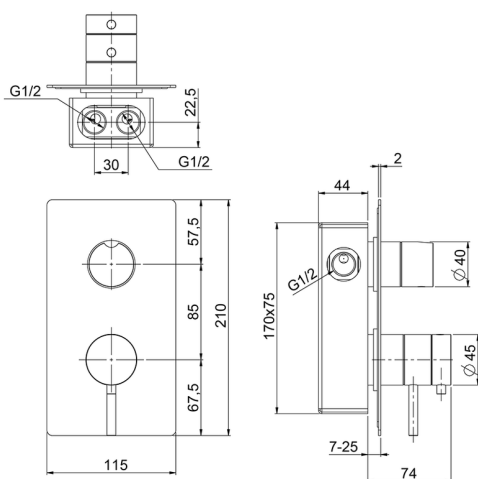

Concealed thermostatic shower valve, 2-outlets XION_XI008104

MODEL **XI008104**

Concealed thermostatic shower valve, 2-outlets, with concealed part, Inox AISI 316L

AVAILABLE FINISHINGS

D1 D1 Brushed Inox

CHARACTERISTICS

Cartridge Spare Parts **ZZ9D935000**

40mm Coaxial Thermostatic Cartridge

Thermostatic

The Cisal thermostatic is your personal water manager, helping you to handle, control and save water and energy.

2026-05-01