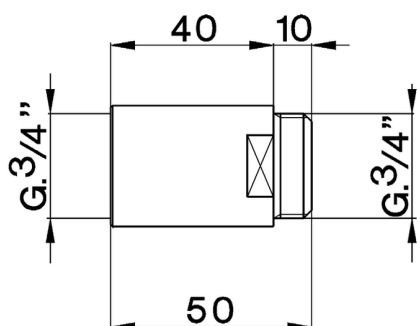

## Extension COMPONENTS\_ZA003770

MODEL **ZA003770**

Extension, for bath mixer