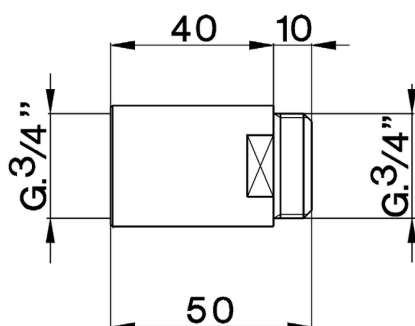

Extension COMPONENTS_ZA003770

MODEL **ZA003770**

Extension, for bath mixer

AVAILABLE FINISHINGS

-  **21** 21 Chrome
-  **24** 24 Gold
-  **26** 26 Old Copper
-  **27** 27 Old Bronze
-  **2A** 2A Satin Brushed Nickel
-  **2B** 2B Polished Nickel