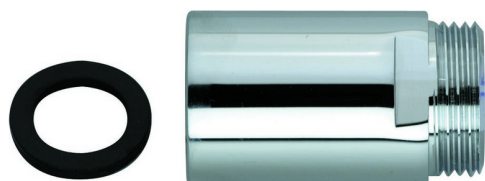

Extension COMPONENTS_ZA003770

MODEL **ZA003770**

Extension, for bath mixer

AVAILABLE FINISHINGS

-  **21** 21 Chrome
-  **24** 24 Gold
-  **26** 26 Old Copper
-  **27** 27 Old Bronze
-  **2A** 2A Satin Brushed Nickel
-  **2B** 2B Polished Nickel