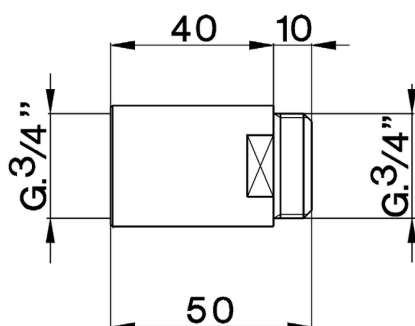

## Extension COMPONENTS\_ZA003770

MODEL **ZA003770**

Extension, for bath mixer