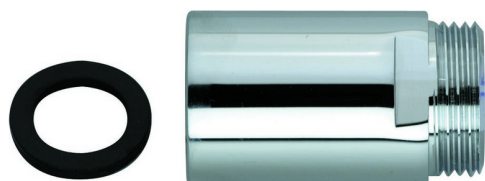

## Extension COMPONENTS\_ZA003770

MODEL **ZA003770**

Extension, for bath mixer

### AVAILABLE FINISHINGS

-  **21** 21 Chrome
-  **24** 24 Gold
-  **26** 26 Old Copper
-  **27** 27 Old Bronze
-  **2A** 2A Satin Brushed Nickel
-  **2B** 2B Polished Nickel