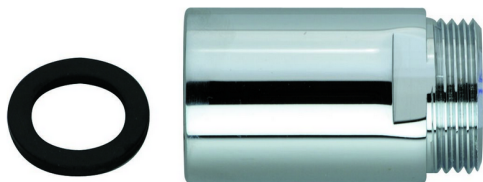

Extension COMPONENTS_ZA003770

MODEL **ZA003770**

Extension, for bath mixer

AVAILABLE FINISHINGS

-  **21** 21 Chrome
-  **24** 24 Gold
-  **26** 26 Old Copper
-  **27** 27 Old Bronze
-  **2A** 2A Satin Brushed Nickel
-  **2B** 2B Polished Nickel