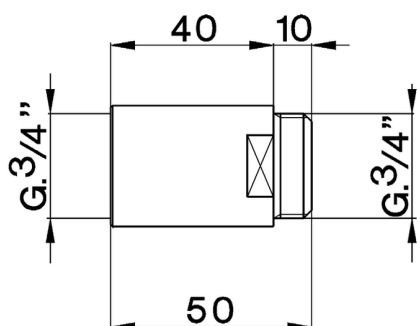

Extension COMPONENTS_ZA003770

MODEL **ZA003770**

Extension, for bath mixer

AVAILABLE FINISHINGS

-  **21** 21 Chrome
-  **24** 24 Gold
-  **26** 26 Old Copper
-  **27** 27 Old Bronze
-  **2A** 2A Satin Brushed Nickel
-  **2B** 2B Polished Nickel