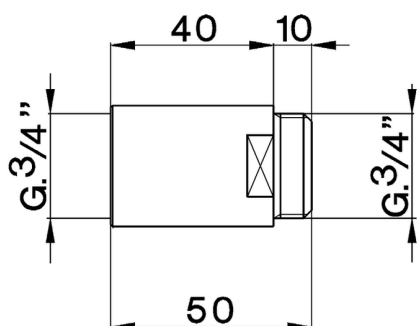

Extension COMPONENTS_ZA003770

MODEL **ZA003770**

Extension,for bath mixer

AVAILABLE FINISHINGS

-  **21** 21 Chrome
-  **24** 24 Gold
-  **26** 26 Old Copper
-  **27** 27 Old Bronze
-  **2A** 2A Satin Brushed Nickel
-  **2B** 2B Polished Nickel