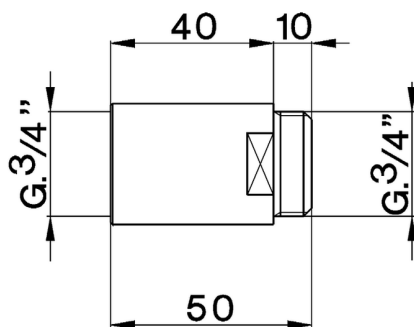

Extension COMPONENTS_ZA003770

MODEL **ZA003770**

Extension, for bath mixer

AVAILABLE FINISHINGS

-  **21** 21 Chrome
-  **24** 24 Gold
-  **26** 26 Old Copper
-  **27** 27 Old Bronze
-  **2A** 2A Satin Brushed Nickel
-  **2B** 2B Polished Nickel