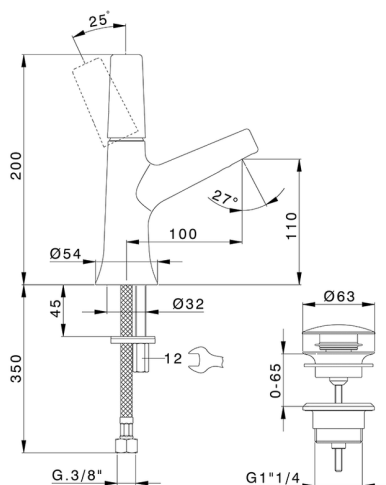

## Single lever washbasin mixer VITA\_VI000514

MODEL **VI000514**

Single lever washbasin mixer, with 1"1/4 automatic pop up waste, G.3/8" stainless steel flexible hoses

### CHARACTERISTICS

Cartridge Spare Parts **ZZ9A708000**

**25mm Joystick single-lever cartridge**

## Single lever washbasin mixer VITA\_VI000514

VI000514

<https://en.cisal.it/single-lever-washbasin-mixer-vita-vi000514>

2026-05-15