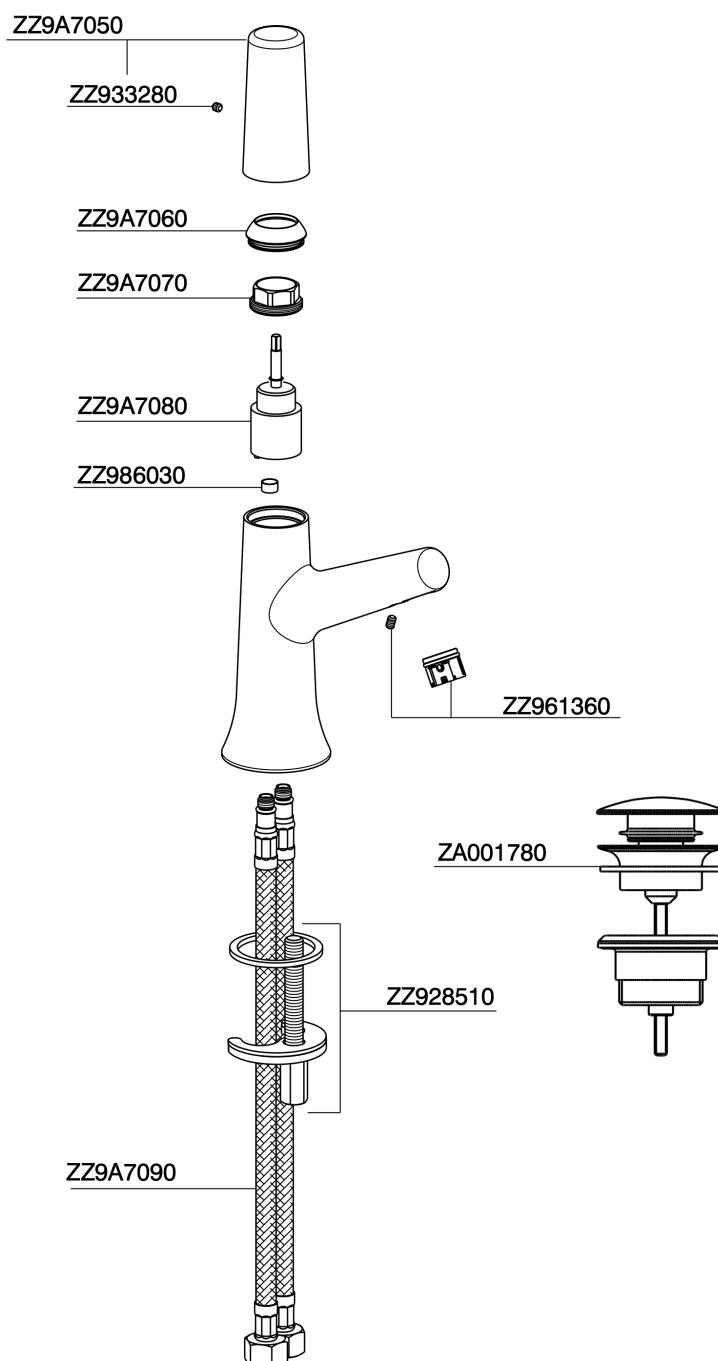

## Single lever washbasin mixer VITA\_VI000514

MODEL **VI000514**

Single lever washbasin mixer, with 1"1/4 automatic pop up waste, G.3/8" stainless steel flexible hoses

### CHARACTERISTICS

Cartridge Spare Parts **ZZ9A708000**

**25mm Joystick single-lever cartridge**

## Single lever washbasin mixer VITA\_VI000514

VI000514

<https://en.cisal.it/single-lever-washbasin-mixer-vita-vi000514>

2026-05-15