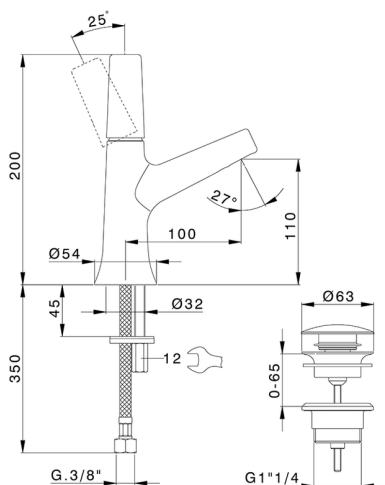

Single lever washbasin mixer VITA_VI000514

MODEL **VI000514**

Single lever washbasin mixer, with 1"1/4 automatic pop up waste, G.3/8" stainless steel flexible hoses

AVAILABLE FINISHINGS

-  **21** 21 Chrome
-  **2Q** 2Q Black Titanium
-  **40** 40 Matt Black
-  **4Q** 4Q Matt White

CHARACTERISTICS

Cartridge Spare Parts **ZZ9A708000**

25mm Joystick single-lever cartridge

Single lever washbasin mixer VITA_VI000514

VI000514

<https://en.cisal.it/single-lever-washbasin-mixer-vita-vi000514>