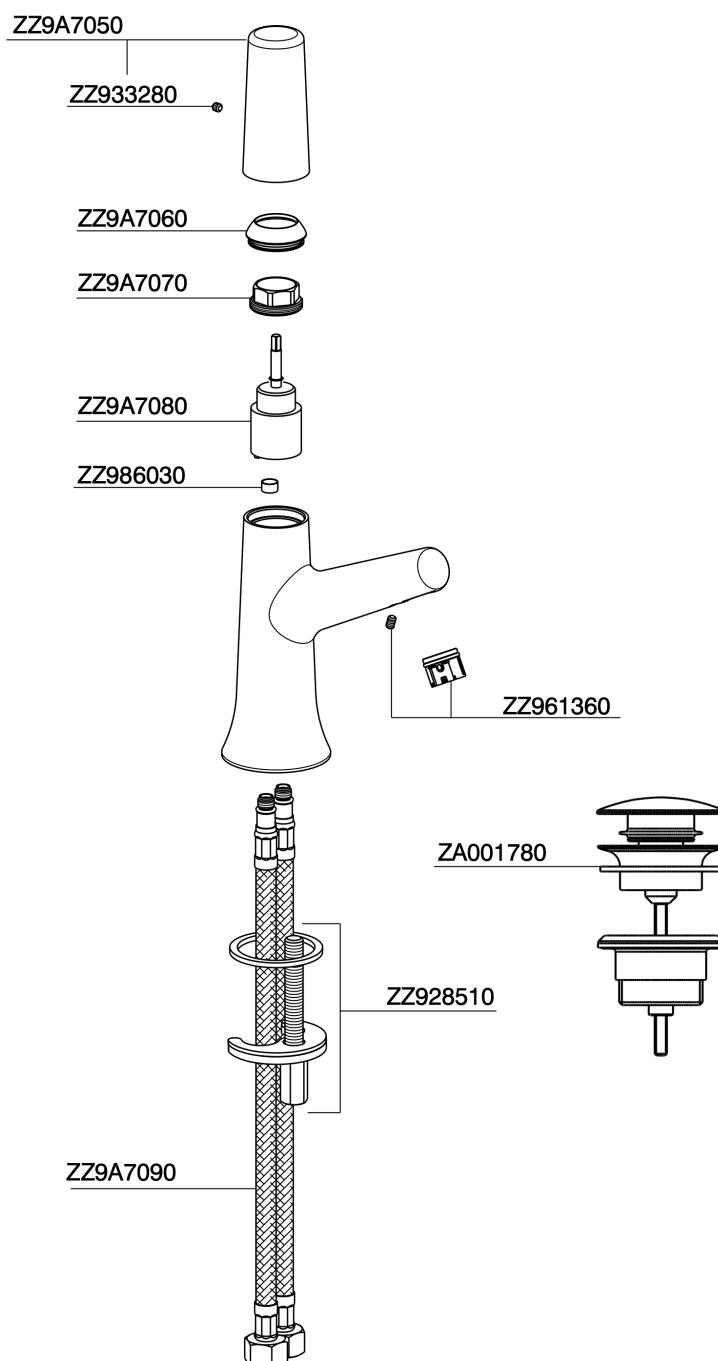

Single lever washbasin mixer VITA_VI000514

MODEL **VI000514**

Single lever washbasin mixer, with 1"1/4 automatic pop up waste, G.3/8" stainless steel flexible hoses

AVAILABLE FINISHINGS

-  **21** 21 Chrome
-  **2Q** 2Q Black Titanium
-  **40** 40 Matt Black
-  **4Q** 4Q Matt White

CHARACTERISTICS

Cartridge Spare Parts **ZZ9A708000**

25mm Joystick single-lever cartridge

Single lever washbasin mixer VITA_VI000514

VI000514

<https://en.cisal.it/single-lever-washbasin-mixer-vita-vi000514>