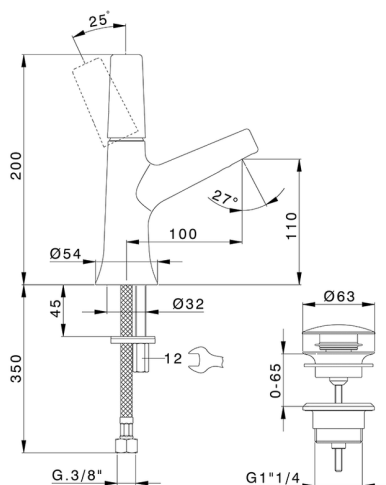

Single lever washbasin mixer VITA_VI000514

MODEL **VI000514**

Single lever washbasin mixer, with 1"1/4 automatic pop up waste, G.3/8" stainless steel flexible hoses

AVAILABLE FINISHINGS

-  **21** 21 Chrome
-  **2Q** 2Q Black Titanium
-  **40** 40 Matt Black
-  **4Q** 4Q Matt White

CHARACTERISTICS

Cartridge Spare Parts **ZZ9A708000**

25mm Joystick single-lever cartridge

Single lever washbasin mixer VITA_VI000514

VI000514

<https://en.cisal.it/single-lever-washbasin-mixer-vita-vi000514>