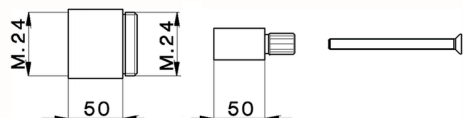

## Extension +50 mm COMPONENTS\_ZA000432

MODEL **ZA000432**

Extension 50 mm, for concealed taps art.31, series BA-LS

AVAILABLE FINISHINGS

 **04** 04 Without finishing

CHARACTERISTICS

2026-04-10