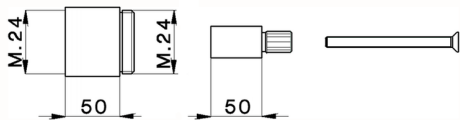

Extension +50 mm COMPONENTS_ZA000432

MODEL **ZA000432**

Extension 50 mm, for concealed taps art.31, series BA-LS

AVAILABLE FINISHINGS

 **04** 04 Without finishing

CHARACTERISTICS

2026-05-20