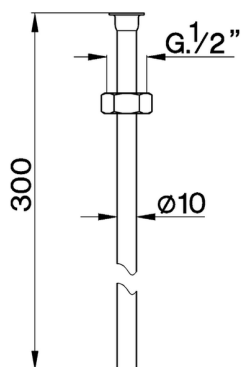

Connecting tube COMPONENTS_ZA002850

MODEL **ZA002850**

Connecting tube

AVAILABLE FINISHINGS

-  **21** 21 Chrome
-  **27** 27 Old Bronze

CHARACTERISTICS

2026-06-14