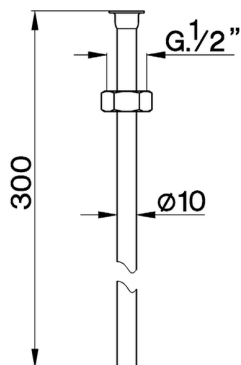

Connecting tube COMPONENTS_ZA002850

MODEL **ZA002850**

Connecting tube

AVAILABLE FINISHINGS

21 21 Chrome

27 27 Old Bronze

CHARACTERISTICS

2026-04-30