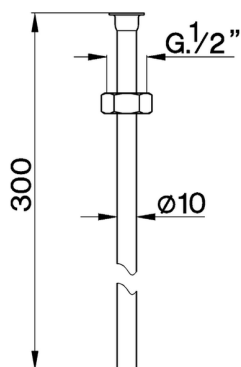

Connecting tube COMPONENTS_ZA002850

MODEL **ZA002850**

Connecting tube

AVAILABLE FINISHINGS

21 21 Chrome

27 27 Old Bronze

CHARACTERISTICS

2026-05-20