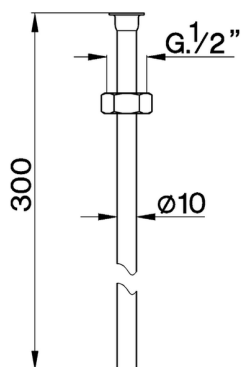

Connecting tube COMPONENTS_ZA002850

MODEL **ZA002850**

Connecting tube

AVAILABLE FINISHINGS

-  **21** 21 Chrome
-  **27** 27 Old Bronze

CHARACTERISTICS

2026-04-08