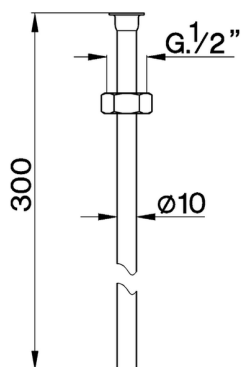

Connecting tube COMPONENTS_ZA002850

MODEL **ZA002850**

Connecting tube

AVAILABLE FINISHINGS

-  **21** 21 Chrome
-  **27** 27 Old Bronze

CHARACTERISTICS

2026-06-13