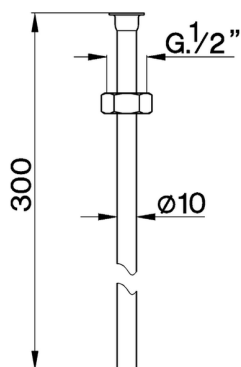

Connecting tube COMPONENTS_ZA002850

MODEL **ZA002850**

Connecting tube

AVAILABLE FINISHINGS

21 21 Chrome

27 27 Old Bronze

CHARACTERISTICS

2026-04-29