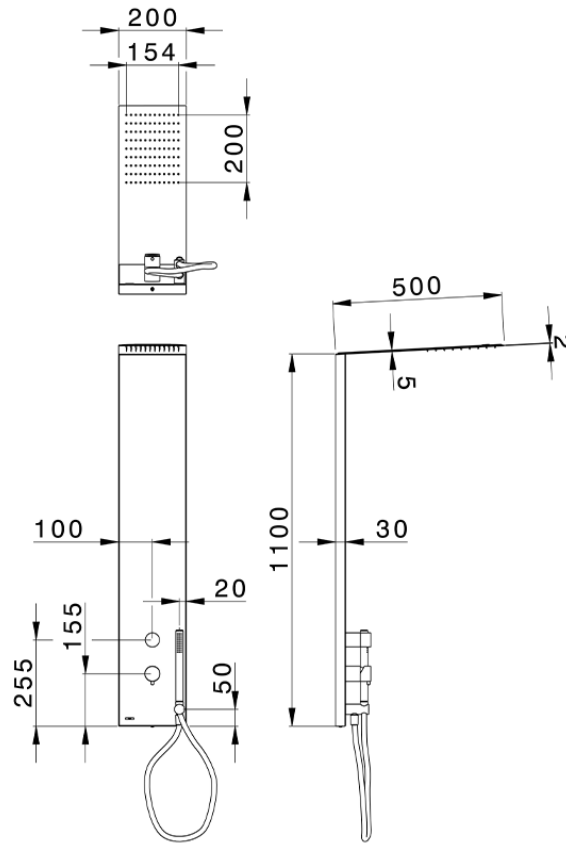

2-fonctions single lever shower panel SHOWER COLUMNS_ZS005030

ZS005030

<https://en.cisal.it/2-fonctions-single-lever-shower-panel-shower-columns-zs005030>

2026-05-17