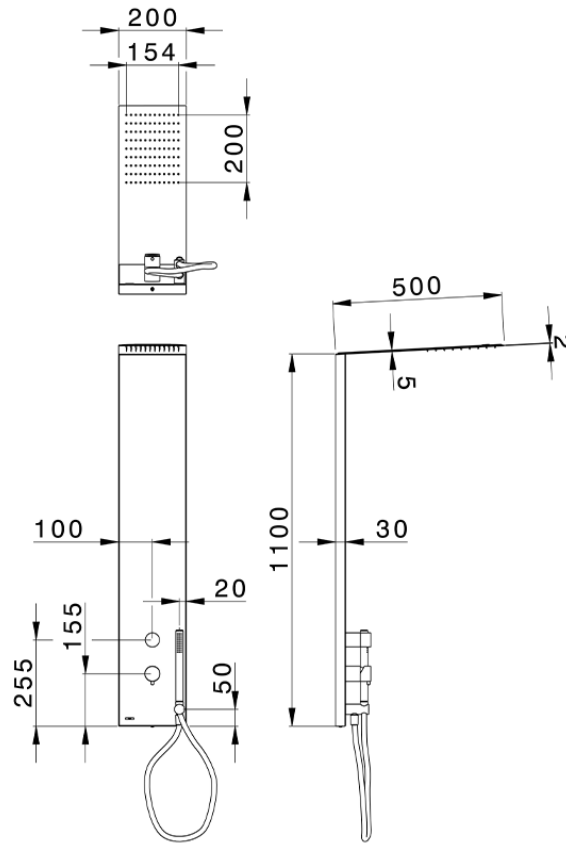

## 2-fonctions single lever shower panel SHOWER COLUMNS\_ZS005030

ZS005030

<https://en.cisal.it/2-fonctions-single-lever-shower-panel-shower-columns-zs005030>

2026-04-05