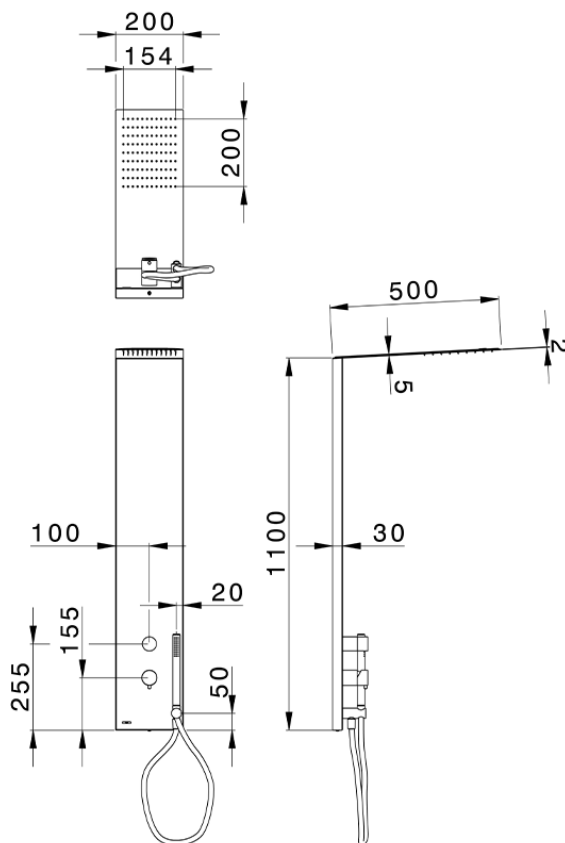

## 2-fonctions single lever shower panel SHOWER COLUMNS\_ZS005030

ZS005030

<https://en.cisal.it/2-fonctions-single-lever-shower-panel-shower-columns-zs005030>

2026-06-14