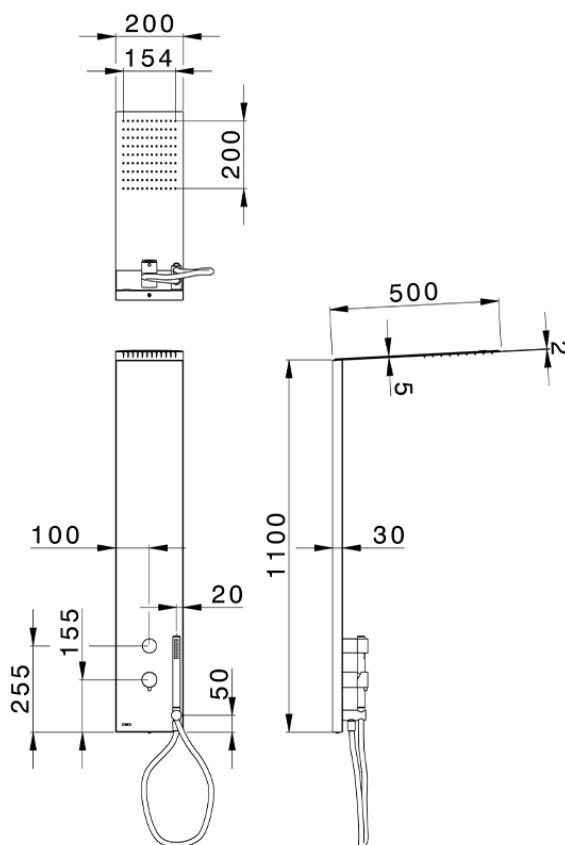

## 2-fonctions single lever shower panel SHOWER COLUMNS\_ZS005030

ZS005030

<https://en.cisal.it/2-fonctions-single-lever-shower-panel-shower-columns-zs005030>

2026-06-13