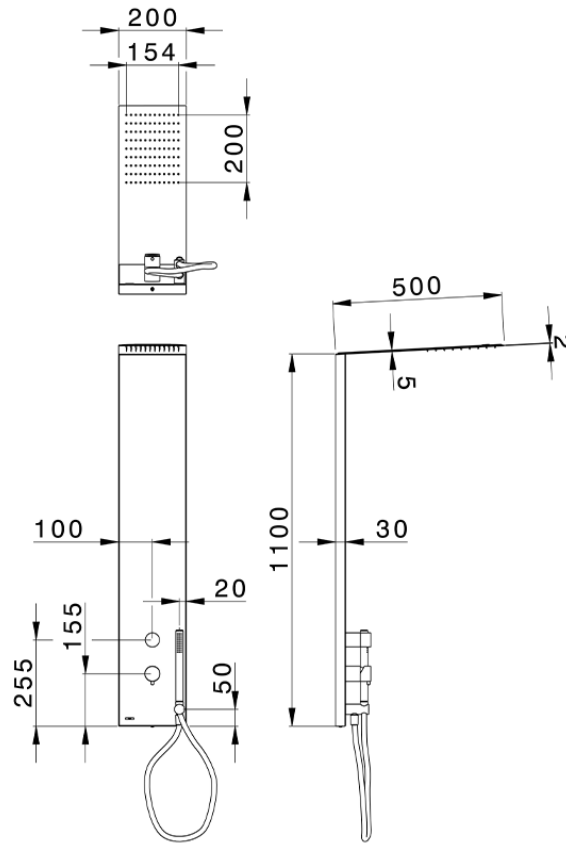

2-fonctions single lever shower panel SHOWER COLUMNS_ZS005030

ZS005030

<https://en.cisal.it/2-fonctions-single-lever-shower-panel-shower-columns-zs005030>

2026-04-26