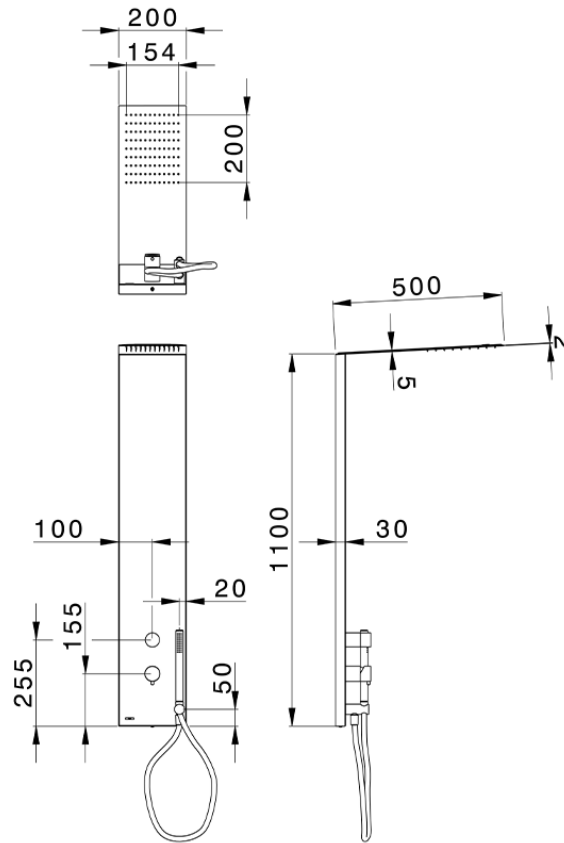

2-fonctions single lever shower panel SHOWER COLUMNS_ZS005030

ZS005030

<https://en.cisal.it/2-fonctions-single-lever-shower-panel-shower-columns-zs005030>

2026-07-03